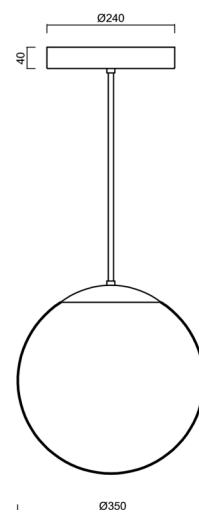

# ADRIA P3A HP

Product code: ADR50250

Type: LED-5L06E900Z11/097/L40 NK3H B 3K#

Short description of the luminaire: White colour | pendant high-power LED light with emergency backup combined | TRIPLEX OPAL hand blown glass shade | rod pendant 40 cm |

## Technical data

Types of luminaires	Emergency combined
Mounting type	Suspended - rod
Base material	steel
Shade material	three-layer glass TRIPLEX OPAL
Base color	white Ral9003
Shade color	white
Holding the shade	steel holder
Mounting location	ceiling
Width	350 mm
Length	350 mm
Height	350 mm
Diameter	ø 350 mm
Suspension length	400 mm
mounting holes (diameter)	none
Energy Class	D
Impact strength	IK01
Operating temperature	from -20°C to +30°C

Installation dimensions:

## Lampshade

Product code	Name	Color	Picture	Drawing
20144	097	white		