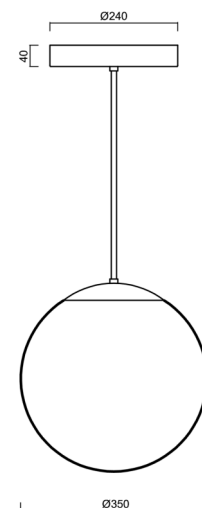

ADRIA P3A HP

Product code: ADR50249

Type: LED-5L06E900Z11/097/L20 NK3H B 3K#

Short description of the luminaire: White colour | pendant high-power LED light with emergency backup combined | TRIPLEX OPAL hand blown glass shade | rod pendant 20 cm |

Technical data

Types of luminaires	Emergency combined
Mounting type	Suspended - rod
Base material	steel
Shade material	three-layer glass TRIPLEX OPAL
Base color	white Ral9003
Shade color	white
Holding the shade	steel holder
Mounting location	ceiling
Width	350 mm
Length	350 mm
Height	350 mm
Diameter	ø 350 mm
Suspension length	200 mm
mounting holes (diameter)	none
Energy Class	D
Impact strength	IK01
Operating temperature	from -20°C to +30°C

Electrical data

Power consumption	43 W
Ingress Protection	IP40
Socket	LED modul
Battery type	LiFePO4
Emergency time	3 hours
terminal block	none

Luminous data

Lum. flux of luminaire	5630 lm
Lum. flux of light source	6400 lm
Lum. flux of light source in emergency mode	200 lm
Chromaticity temperature	3000 K
Rated life time LED L80/B10	100000 hours
CRI	Ra80
MacAdam	3
Blue light hazard	Risk group 0

Eulum data for calculation programs are available at www.osmont.cz.