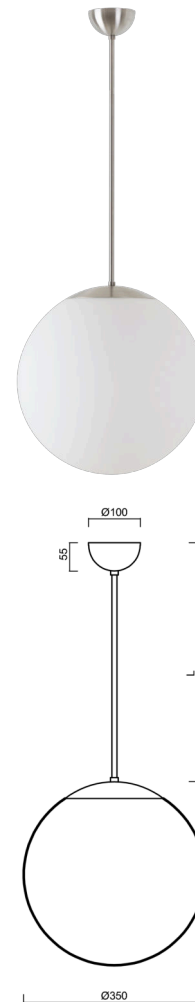

ADRIA P3A

LED-5L06E550Z11/097/L40 NK3HST NB 4K#

WWW.OSMONT.CZ

ADRIA P3A

Product code: ADR50735

Type: LED-5L06E550Z11/097/L40 NK3HST NB 4K#

Short description of the luminaire: Stainless steel brushed | pendant LED light with emergency backup combined (with Self-test) | TRIPLEX OPAL hand blown glass shade | rod pendant 40 cm |

Technical data

Types of luminaires	Emergency combined SELFTEST
Mounting type	Suspended - rod
Base material	stainless steel steel
Shade material	three-layer glass TRIPLEX OPAL
Base color	brushed stainless steel
Shade color	white
Holding the shade	steel holder
Mounting location	ceiling
Width	350 mm
Length	350 mm
Height	350 mm
Diameter	ø 350 mm
Suspension length	400 mm
mounting holes (diameter)	none
Energy Class	D
Impact strength	IK01
Operating temperature	from -20°C to +30°C

Electrical data

Power consumption	26 W
Ingress Protection	IP40
Socket	LED modul
Battery type	LiFePO4
Emergency time	3 hours
SELFTEST	yes
terminal block	none

Luminous data

Lum. flux of luminaire	3750 lm
Lum. flux of light source	4260 lm
Lum. flux of light source in emergency mode	200 lm
Chromaticity temperature	4000 K
Rated life time LED L80/B10	100000 hours
CRI	Ra80
MacAdam	3
Blue light hazard	Risk group 0

Additional assortment:

Lampshade

Product code	Name	Color	Picture	Drawing
20144	097	white		