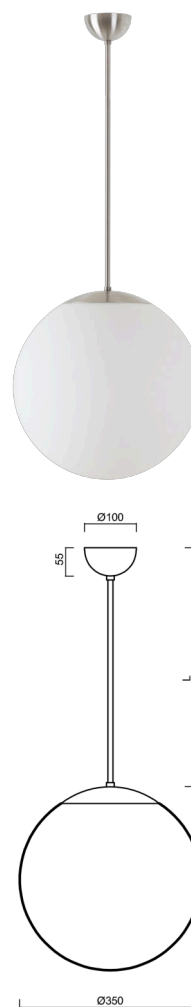

ADRIA P3A

Product code: ADR50732

Type: LED-5L06E550Z11/097/L80 NK3H NB 4K#

Short description of the luminaire: Stainless steel brushed | pendant LED light with emergency backup combined | TRIPLEX OPAL hand blown glass shade | rod pendant 80 cm |

Technical data

Types of luminaires	Emergency combined
Mounting type	Suspended - rod
Base material	stainless steel steel
Shade material	three-layer glass TRIPLEX OPAL
Base color	brushed stainless steel
Shade color	white
Holding the shade	steel holder
Mounting location	ceiling
Width	350 mm
Length	350 mm
Height	350 mm
Diameter	ø 350 mm
Suspension length	800 mm
mounting holes (diameter)	none
Energy Class	D
Impact strength	IK01
Operating temperature	from -20°C to +30°C

Electrical data

Power consumption	26 W
Ingress Protection	IP40
Socket	LED modul
Battery type	LiFePO4
Emergency time	3 hours
terminal block	none

Luminous data

Lum. flux of luminaire	3750 lm
Lum. flux of light source	4260 lm
Lum. flux of light source in emergency mode	200 lm
Chromaticity temperature	4000 K
Rated life time LED L80/B10	100000 hours
CRI	Ra80
MacAdam	3
Blue light hazard	Risk group 0

Eulum data for calculation programs are available at www.osmont.cz.