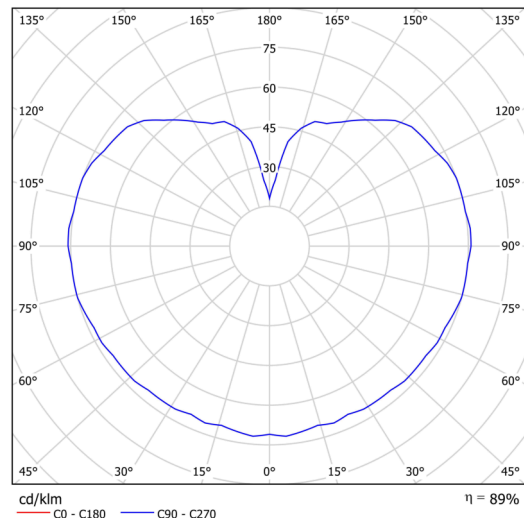

ADRIA P3A

Product code: ADR50722

Type: LED-5L06E550Z11/097/L80 NB 4K#

Short description of the luminaire: Stainless steel brushed | pendant LED light ON/OFF | TRIPLEX OPAL hand blown glass shade | rod pendant 80 cm |

Technical data

Types of luminaires	Classic on/off
Mounting type	Suspended - rod
Base material	stainless steel steel
Shade material	three-layer glass TRIPLEX OPAL
Base color	brushed stainless steel
Shade color	white
Holding the shade	steel holder
Mounting location	ceiling
Width	350 mm
Length	350 mm
Height	350 mm
Diameter	ø 350 mm
Suspension length	800 mm
mounting holes (diameter)	none
Energy Class	D
Impact strength	IK01
Operating temperature	from -20°C to +30°C

Electrical data

Power consumption	26 W
Ingress Protection	IP40
Socket	LED modul
terminal block	none

Luminous data

Lum. flux of luminaire	3750 lm
Lum. flux of light source	4260 lm
Chromaticity temperature	4000 K
Rated life time LED L80/B10	100000 hours
CRI	Ra80
MacAdam	3
Blue light hazard	Risk group 0

Eulum data for calculation programs are available at www.osmont.cz.