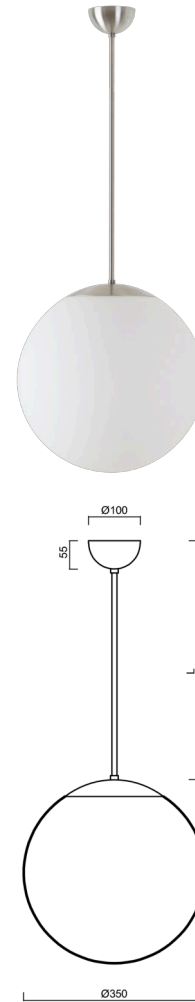

ADRIA P3A

Product code: ADR50722

Type: LED-5L06E550Z11/097/L80 NB 4K#

Short description of the luminaire: Stainless steel brushed | pendant LED light ON/OFF | TRIPLEX OPAL hand blown glass shade | rod pendant 80 cm |

Technical data

Types of luminaires	Classic on/off
Mounting type	Suspended - rod
Base material	stainless steel steel
Shade material	three-layer glass TRIPLEX OPAL
Base color	brushed stainless steel
Shade color	white
Holding the shade	steel holder
Mounting location	ceiling
Width	350 mm
Length	350 mm
Height	350 mm
Diameter	ø 350 mm
Suspension length	800 mm
mounting holes (diameter)	none
Energy Class	D
Impact strength	IK01
Operating temperature	from -20°C to +30°C

Electrical data

Power consumption	26 W
Ingress Protection	IP40
Socket	LED modul
terminal block	none

Luminous data

Lum. flux of luminaire	3750 lm
Lum. flux of light source	4260 lm
Chromaticity temperature	4000 K
Rated life time LED L80/B10	100000 hours
CRI	Ra80
MacAdam	3
Blue light hazard	Risk group 0

Eulum data for calculation programs are available at www.osmont.cz.