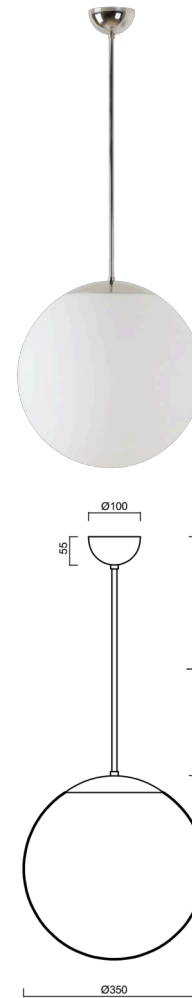

## ADRIA P3A

---

LED-5L06E550Z11/097/L40 NK3HST NL 4K#

[WWW.OSMONT.CZ](http://WWW.OSMONT.CZ)

# ADRIA P3A

Product code: ADR50715

Type: LED-5L06E550Z11/097/L40 NK3HST NL 4K#

Short description of the luminaire: Stainless steel polished | pendant LED light with emergency backup combined ( with Self-test) | TRIPLEX OPAL hand blown glass shade| rod pendant 40 cm |

## Technical data

Types of luminaires	Emergency combined SELFTEST
Mounting type	Suspended - rod
Base material	stainless steel steel
Shade material	three-layer glass TRIPLEX OPAL
Base color	polished stainless steel
Shade color	white
Holding the shade	steel holder
Mounting location	ceiling
Width	350 mm
Length	350 mm
Height	350 mm
Diameter	ø 350 mm
Suspension length	400 mm
mounting holes (diameter)	none
Energy Class	D
Impact strength	IK01
Operating temperature	from -20°C to +30°C