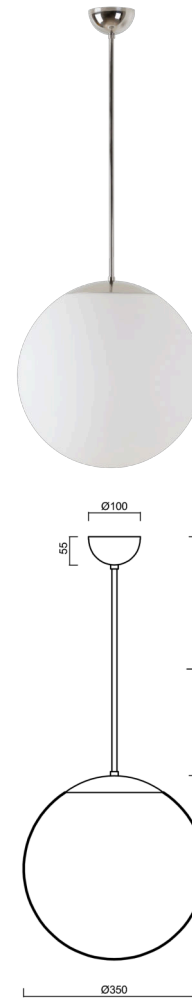

ADRIA P3A

Product code: ADR50712

Type: LED-5L06E550Z11/097/L80 NK3H NL 4K#

Short description of the luminaire: Stainless steel polished | pendant LED light with emergency backup combined | TRIPLEX OPAL hand blown glass shade | rod pendant 80 cm |

Technical data

Types of luminaires	Emergency combined
Mounting type	Suspended - rod
Base material	stainless steel steel
Shade material	three-layer glass TRIPLEX OPAL
Base color	polished stainless steel
Shade color	white
Holding the shade	steel holder
Mounting location	ceiling
Width	350 mm
Length	350 mm
Height	350 mm
Diameter	ø 350 mm
Suspension length	800 mm
mounting holes (diameter)	none
Energy Class	D
Impact strength	IK01
Operating temperature	from -20°C to +30°C

Electrical data

Power consumption	26 W
Ingress Protection	IP40
Socket	LED modul
Battery type	LiFePO4
Emergency time	3 hours
terminal block	none

Luminous data

Lum. flux of luminaire	3750 lm
Lum. flux of light source	4260 lm
Lum. flux of light source in emergency mode	200 lm
Chromaticity temperature	4000 K
Rated life time LED L80/B10	100000 hours
CRI	Ra80
MacAdam	3
Blue light hazard	Risk group 0

Eulum data for calculation programs are available at www.osmont.cz.