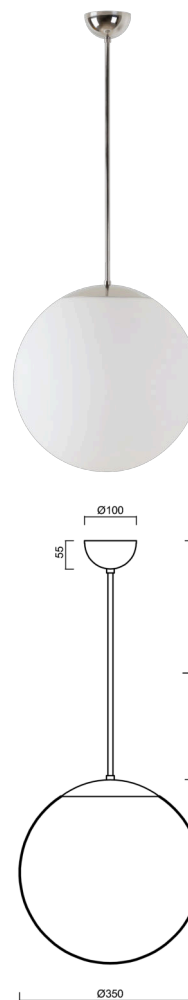

ADRIA P3A

Product code: ADR50711

Type: LED-5L06E550Z11/097/L60 NK3H NL 4K#

Short description of the luminaire: Stainless steel polished | pendant LED light with emergency backup combined | TRIPLEX OPAL hand blown glass shade | rod pendant 60 cm |

Technical data

Types of luminaires	Emergency combined
Mounting type	Suspended - rod
Base material	stainless steel steel
Shade material	three-layer glass TRIPLEX OPAL
Base color	polished stainless steel
Shade color	white
Holding the shade	steel holder
Mounting location	ceiling
Width	350 mm
Length	350 mm
Height	350 mm
Diameter	ø 350 mm
Suspension length	600 mm
mounting holes (diameter)	none
Energy Class	D
Impact strength	IK01
Operating temperature	from -20°C to +30°C

Electrical data

Power consumption	26 W
Ingress Protection	IP40
Socket	LED modul
Battery type	LiFePO4
Emergency time	3 hours
terminal block	none

Luminous data

Lum. flux of luminaire	3750 lm
Lum. flux of light source	4260 lm
Lum. flux of light source in emergency mode	200 lm
Chromaticity temperature	4000 K
Rated life time LED L80/B10	100000 hours
CRI	Ra80
MacAdam	3
Blue light hazard	Risk group 0

Eulum data for calculation programs are available at www.osmont.cz.