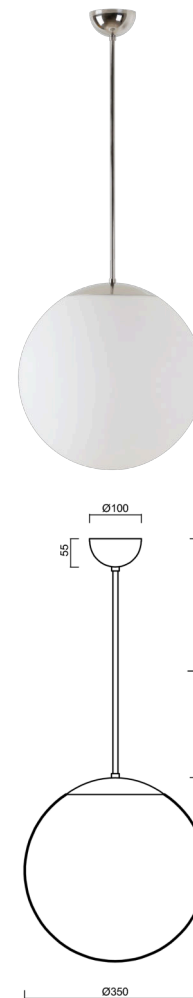

ADRIA P3A

Product code: ADR50710

Type: LED-5L06E550Z11/097/L40 NK3H NL 4K#

Short description of the luminaire: Stainless steel polished | pendant LED light with emergency backup combined | TRIPLEX OPAL hand blown glass shade | rod pendant 40 cm |

Technical data

Types of luminaires	Emergency combined
Mounting type	Suspended - rod
Base material	stainless steel steel
Shade material	three-layer glass TRIPLEX OPAL
Base color	polished stainless steel
Shade color	white
Holding the shade	steel holder
Mounting location	ceiling
Width	350 mm
Length	350 mm
Height	350 mm
Diameter	ø 350 mm
Suspension length	400 mm
mounting holes (diameter)	none
Energy Class	D
Impact strength	IK01
Operating temperature	from -20°C to +30°C

Electrical data

Power consumption	26 W
Ingress Protection	IP40
Socket	LED modul
Battery type	LiFePO4
Emergency time	3 hours
terminal block	none

Luminous data

Lum. flux of luminaire	3750 lm
Lum. flux of light source	4260 lm
Lum. flux of light source in emergency mode	200 lm
Chromaticity temperature	4000 K
Rated life time LED L80/B10	100000 hours
CRI	Ra80
MacAdam	3
Blue light hazard	Risk group 0

Eulum data for calculation programs are available at www.osmont.cz.