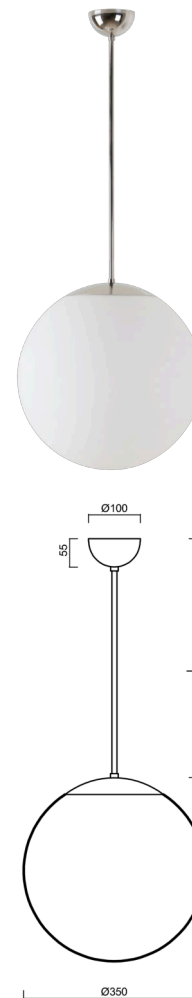

ADRIA P3A

Product code: ADR50709

Type: LED-5L06E550Z11/097/L20 NK3H NL 4K#

Short description of the luminaire: Stainless steel polished | pendant LED light with emergency backup combined | TRIPLEX OPAL hand blown glass shade | rod pendant 20 cm |

Technical data

Types of luminaires	Emergency combined
Mounting type	Suspended - rod
Base material	stainless steel steel
Shade material	three-layer glass TRIPLEX OPAL
Base color	polished stainless steel
Shade color	white
Holding the shade	steel holder
Mounting location	ceiling
Width	350 mm
Length	350 mm
Height	350 mm
Diameter	ø 350 mm
Suspension length	200 mm
mounting holes (diameter)	none
Energy Class	D
Impact strength	IK01
Operating temperature	from -20°C to +30°C

Electrical data

Power consumption	26 W
Ingress Protection	IP40
Socket	LED modul
Battery type	LiFePO4
Emergency time	3 hours
terminal block	none

Luminous data

Lum. flux of luminaire	3750 lm
Lum. flux of light source	4260 lm
Lum. flux of light source in emergency mode	200 lm
Chromaticity temperature	4000 K
Rated life time LED L80/B10	100000 hours
CRI	Ra80
MacAdam	3
Blue light hazard	Risk group 0

Eulum data for calculation programs are available at www.osmont.cz.