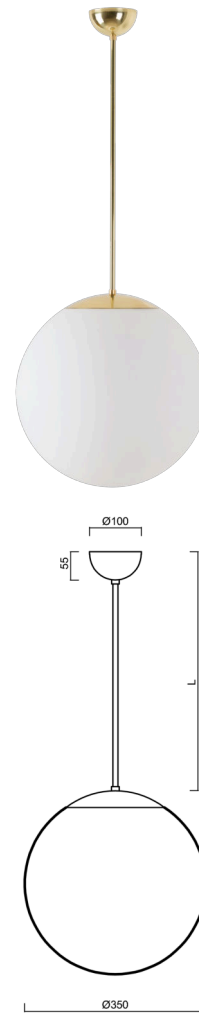

ADRIA P3A

Product code: ADR50693

Type: LED-5L06E550Z11/097/L100 NK3H MS 4K#

Short description of the luminaire: Brass polished | pendant LED light with emergency backup combined | TRIPLEX OPAL hand blown glass shade| rod pendant 100 cm |

Technical data

Types of luminaires	Emergency combined
Mounting type	Suspended - rod
Base material	brass
Shade material	three-layer glass TRIPLEX OPAL
Base color	polished brass
Shade color	white
Holding the shade	steel holder
Mounting location	ceiling
Width	350 mm
Length	350 mm
Height	350 mm
Diameter	ø 350 mm
Suspension length	1000 mm
mounting holes (diameter)	none
Energy Class	D
Impact strength	IK01
Operating temperature	from -20°C to +30°C

Electrical data

Power consumption	26 W
Ingress Protection	IP40
Socket	LED modul
Battery type	LiFePO4
Emergency time	3 hours
terminal block	none

Luminous data

Lum. flux of luminaire	3750 lm
Lum. flux of light source	4260 lm
Lum. flux of light source in emergency mode	200 lm
Chromaticity temperature	4000 K
Rated life time LED L80/B10	100000 hours
CRI	Ra80
MacAdam	3
Blue light hazard	Risk group 0

Eulum data for calculation programs are available at www.osmont.cz.