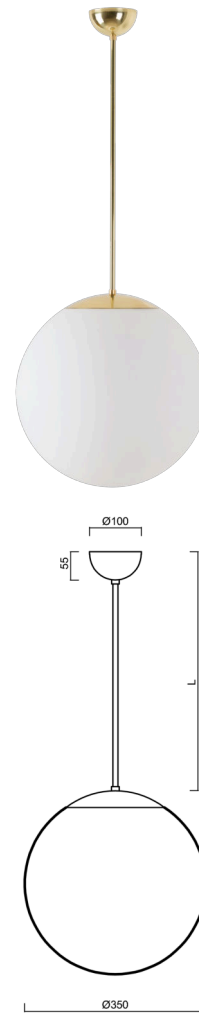

ADRIA P3A

Product code: ADR50692

Type: LED-5L06E550Z11/097/L80 NK3H MS 4K#

Short description of the luminaire: Brass polished | pendant LED light with emergency backup combined | TRIPLEX OPAL hand blown glass shade| rod pendant 80 cm |

Technical data

Types of luminaires	Emergency combined
Mounting type	Suspended - rod
Base material	brass
Shade material	three-layer glass TRIPLEX OPAL
Base color	polished brass
Shade color	white
Holding the shade	steel holder
Mounting location	ceiling
Width	350 mm
Length	350 mm
Height	350 mm
Diameter	ø 350 mm
Suspension length	800 mm
mounting holes (diameter)	none
Energy Class	D
Impact strength	IK01
Operating temperature	from -20°C to +30°C

Electrical data

Power consumption	26 W
Ingress Protection	IP40
Socket	LED modul
Battery type	LiFePO4
Emergency time	3 hours
terminal block	none

Luminous data

Lum. flux of luminaire	3750 lm
Lum. flux of light source	4260 lm
Lum. flux of light source in emergency mode	200 lm
Chromaticity temperature	4000 K
Rated life time LED L80/B10	100000 hours
CRI	Ra80
MacAdam	3
Blue light hazard	Risk group 0

Eulum data for calculation programs are available at www.osmont.cz.