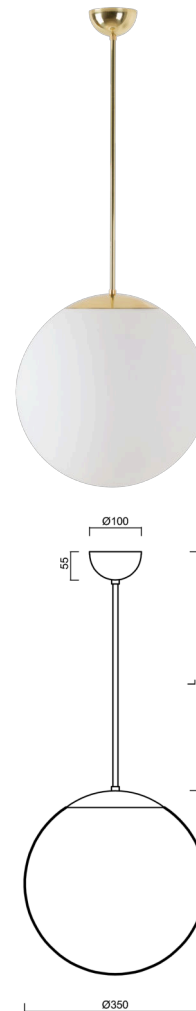

ADRIA P3A

Product code: ADR50683

Type: LED-5L06E550Z11/097/L100 MS 4K#

Short description of the luminaire: Brass polished | pendant LED light ON/OFF | TRIPLEX OPAL hand blown glass shade| rod pendant 100 cm |

Technical data

Types of luminaires	Classic on/off
Mounting type	Suspended - rod
Base material	brass
Shade material	three-layer glass TRIPLEX OPAL
Base color	polished brass
Shade color	white
Holding the shade	steel holder
Mounting location	ceiling
Width	350 mm
Length	350 mm
Height	350 mm
Diameter	ø 350 mm
Suspension length	1000 mm
mounting holes (diameter)	none
Energy Class	D
Impact strength	IK01
Operating temperature	from -20°C to +30°C

Electrical data

Power consumption	26 W
Ingress Protection	IP40
Socket	LED modul
terminal block	none

Luminous data

Lum. flux of luminaire	3750 lm
Lum. flux of light source	4260 lm
Chromaticity temperature	4000 K
Rated life time LED L80/B10	100000 hours
CRI	Ra80
MacAdam	3
Blue light hazard	Risk group 0

Eulum data for calculation programs are available at www.osmont.cz.