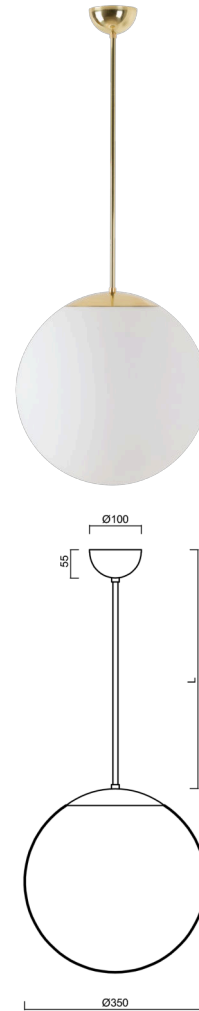

ADRIA P3A

Product code: ADR50682

Type: LED-5L06E550Z11/097/L80 MS 4K#

Short description of the luminaire: Brass polished | pendant LED light ON/OFF | TRIPLEX OPAL hand blown glass shade| rod pendant 80 cm |

Technical data

Types of luminaires	Classic on/off
Mounting type	Suspended - rod
Base material	brass
Shade material	three-layer glass TRIPLEX OPAL
Base color	polished brass
Shade color	white
Holding the shade	steel holder
Mounting location	ceiling
Width	350 mm
Length	350 mm
Height	350 mm
Diameter	ø 350 mm
Suspension length	800 mm
mounting holes (diameter)	none
Energy Class	D
Impact strength	IK01
Operating temperature	from -20°C to +30°C

Electrical data

Power consumption	26 W
Ingress Protection	IP40
Socket	LED modul
terminal block	none

Luminous data

Lum. flux of luminaire	3750 lm
Lum. flux of light source	4260 lm
Chromaticity temperature	4000 K
Rated life time LED L80/B10	100000 hours
CRI	Ra80
MacAdam	3
Blue light hazard	Risk group 0

Eulum data for calculation programs are available at www.osmont.cz.