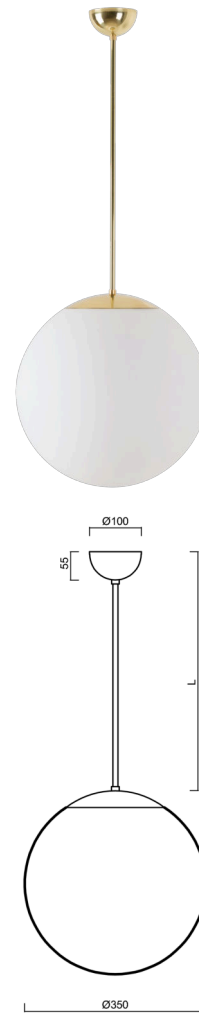

ADRIA P3A

Product code: ADR50680

Type: LED-5L06E550Z11/097/L40 MS 4K#

Short description of the luminaire: Brass polished | pendant LED light ON/OFF | TRIPLEX OPAL hand blown glass shade| rod pendant 40 cm |

Technical data

Types of luminaires	Classic on/off
Mounting type	Suspended - rod
Base material	brass
Shade material	three-layer glass TRIPLEX OPAL
Base color	polished brass
Shade color	white
Holding the shade	steel holder
Mounting location	ceiling
Width	350 mm
Length	350 mm
Height	350 mm
Diameter	ø 350 mm
Suspension length	400 mm
mounting holes (diameter)	none
Energy Class	D
Impact strength	IK01
Operating temperature	from -20°C to +30°C

Electrical data

Power consumption	26 W
Ingress Protection	IP40
Socket	LED modul
terminal block	none

Luminous data

Lum. flux of luminaire	3750 lm
Lum. flux of light source	4260 lm
Chromaticity temperature	4000 K
Rated life time LED L80/B10	100000 hours
CRI	Ra80
MacAdam	3
Blue light hazard	Risk group 0

Eulum data for calculation programs are available at www.osmont.cz.