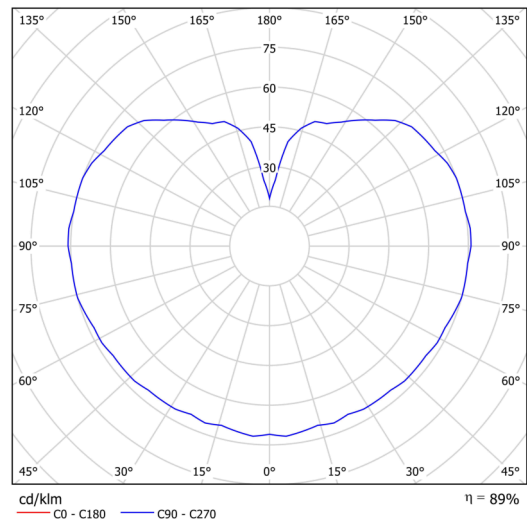

ADRIA P3A

Product code: ADR50680

Type: LED-5L06E550Z11/097/L40 MS 4K#

Short description of the luminaire: Brass polished | pendant LED light ON/OFF | TRIPLEX OPAL hand blown glass shade| rod pendant 40 cm |

Technical data

Types of luminaires	Classic on/off
Mounting type	Suspended - rod
Base material	brass
Shade material	three-layer glass TRIPLEX OPAL
Base color	polished brass
Shade color	white
Holding the shade	steel holder
Mounting location	ceiling
Width	350 mm
Length	350 mm
Height	350 mm
Diameter	ø 350 mm
Suspension length	400 mm
mounting holes (diameter)	none
Energy Class	D
Impact strength	IK01
Operating temperature	from -20°C to +30°C

Electrical data

Power consumption	26 W
Ingress Protection	IP40
Socket	LED modul
terminal block	none

Luminous data

Lum. flux of luminaire	3750 lm
Lum. flux of light source	4260 lm
Chromaticity temperature	4000 K
Rated life time LED L80/B10	100000 hours
CRI	Ra80
MacAdam	3
Blue light hazard	Risk group 0

Eulum data for calculation programs are available at www.osmont.cz.