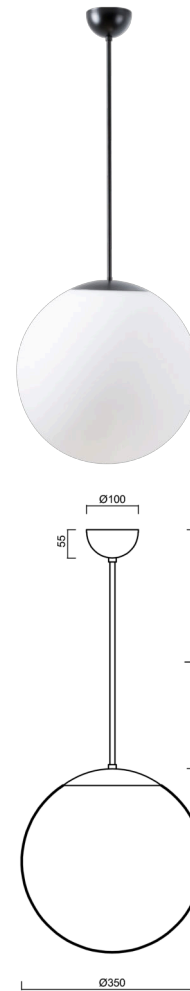

ADRIA P3A

LED-5L06E550Z11/097/L100 NK3HST C 4K#

WWW.OSMONT.CZ

ADRIA P3A

Product code: ADR50678

Type: LED-5L06E550Z11/097/L100 NK3HST C 4K#

Short description of the luminaire: Black colour | pendant LED light with emergency backup combined (with Self-test) | TRIPLEX OPAL hand blown glass shade| rod pendant 100 cm |

Technical data

Types of luminaires	Emergency combined SELFTEST
Mounting type	Suspended - rod
Base material	steel
Shade material	three-layer glass TRIPLEX OPAL
Base color	black Ral9005
Shade color	white
Holding the shade	steel holder
Mounting location	ceiling
Width	350 mm
Length	350 mm
Height	350 mm
Diameter	ø 350 mm
Suspension length	1000 mm
mounting holes (diameter)	none
Energy Class	D
Impact strength	IK01
Operating temperature	from -20°C to +30°C

Electrical data

Power consumption	26 W
Ingress Protection	IP40
Socket	LED modul
Battery type	LiFePO4
Emergency time	3 hours
SELFTEST	yes
terminal block	none

Luminous data

Lum. flux of luminaire	3750 lm
Lum. flux of light source	4260 lm
Lum. flux of light source in emergency mode	200 lm
Chromaticity temperature	4000 K
Rated life time LED L80/B10	100000 hours
CRI	Ra80
MacAdam	3
Blue light hazard	Risk group 0

Additional assortment:

Lampshade

Product code	Name	Color	Picture	Drawing
20144	097	white		