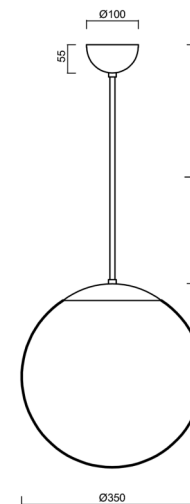

# ADRIA P3A

Product code: ADR50676

Type: LED-5L06E550Z11/097/L60 NK3HST C 4K#

Short description of the luminaire: Black colour | pendant LED light with emergency backup combined ( with Self-test) | TRIPLEX OPAL hand blown glass shade| rod pendant 60 cm |

## Technical data

Types of luminaires	Emergency combined SELFTEST
Mounting type	Suspended - rod
Base material	steel
Shade material	three-layer glass TRIPLEX OPAL
Base color	black Ral9005
Shade color	white
Holding the shade	steel holder
Mounting location	ceiling
Width	350 mm
Length	350 mm
Height	350 mm
Diameter	ø 350 mm
Suspension length	600 mm
mounting holes (diameter)	none
Energy Class	D
Impact strength	IK01
Operating temperature	from -20°C to +30°C

#### Lampshade

Product code	Name	Color	Picture	Drawing
20144	097	white	