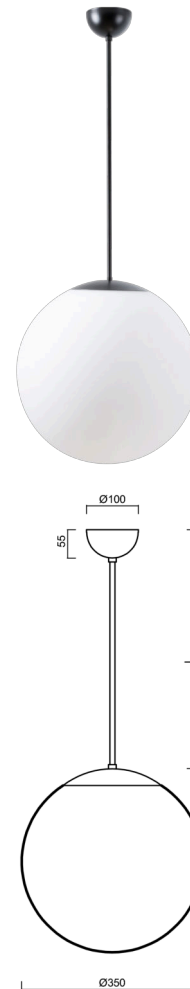

ADRIA P3A

LED-5L06E550Z11/097/L20 NK3HST C 4K#

WWW.OSMONT.CZ

ADRIA P3A

Product code: ADR50674

Type: LED-5L06E550Z11/097/L20 NK3HST C 4K#

Short description of the luminaire: Black colour | pendant LED light with emergency backup combined (with Self-test) | TRIPLEX OPAL hand blown glass shade| rod pendant 20 cm |

Technical data

Types of luminaires	Emergency combined SELFTEST
Mounting type	Suspended - rod
Base material	steel
Shade material	three-layer glass TRIPLEX OPAL
Base color	black Ral9005
Shade color	white
Holding the shade	steel holder
Mounting location	ceiling
Width	350 mm
Length	350 mm
Height	350 mm
Diameter	ø 350 mm
Suspension length	200 mm
mounting holes (diameter)	none
Energy Class	D
Impact strength	IK01
Operating temperature	from -20°C to +30°C

Electrical data

Power consumption	26 W
Ingress Protection	IP40
Socket	LED modul
Battery type	LiFePO4
Emergency time	3 hours
SELFTEST	yes
terminal block	none

Luminous data

Lum. flux of luminaire	3750 lm
Lum. flux of light source	4260 lm
Lum. flux of light source in emergency mode	200 lm
Chromaticity temperature	4000 K
Rated life time LED L80/B10	100000 hours
CRI	Ra80
MacAdam	3
Blue light hazard	Risk group 0

Additional assortment:

Lampshade

Product code	Name	Color	Picture	Drawing
20144	097	white		