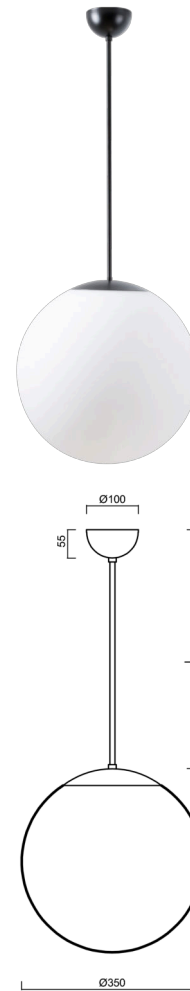

ADRIA P3A

Product code: ADR50673

Type: LED-5L06E550Z11/097/L100 NK3H C 4K#

Short description of the luminaire: Black colour | pendant LED light with emergency backup combined | TRIPLEX OPAL hand blown glass shade| rod pendant 100 cm |

Technical data

Types of luminaires	Emergency combined
Mounting type	Suspended - rod
Base material	steel
Shade material	three-layer glass TRIPLEX OPAL
Base color	black Ral9005
Shade color	white
Holding the shade	steel holder
Mounting location	ceiling
Width	350 mm
Length	350 mm
Height	350 mm
Diameter	ø 350 mm
Suspension length	1000 mm
mounting holes (diameter)	none
Energy Class	D
Impact strength	IK01
Operating temperature	from -20°C to +30°C

Electrical data

Power consumption	26 W
Ingress Protection	IP40
Socket	LED modul
Battery type	LiFePO4
Emergency time	3 hours
terminal block	none

Luminous data

Lum. flux of luminaire	3750 lm
Lum. flux of light source	4260 lm
Lum. flux of light source in emergency mode	200 lm
Chromaticity temperature	4000 K
Rated life time LED L80/B10	100000 hours
CRI	Ra80
MacAdam	3
Blue light hazard	Risk group 0

Eulum data for calculation programs are available at www.osmont.cz.