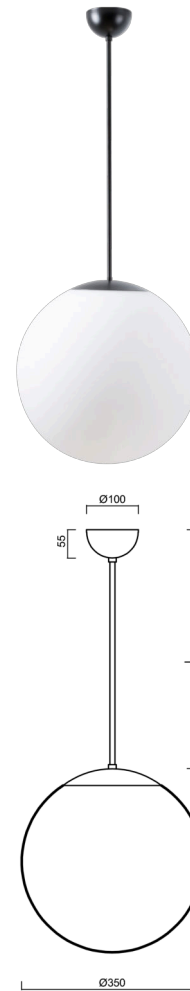

ADRIA P3A

Product code: ADR50671

Type: LED-5L06E550Z11/097/L60 NK3H C 4K#

Short description of the luminaire: Black colour | pendant LED light with emergency backup combined | TRIPLEX OPAL hand blown glass shade| rod pendant 60 cm |

Technical data

Types of luminaires	Emergency combined
Mounting type	Suspended - rod
Base material	steel
Shade material	three-layer glass TRIPLEX OPAL
Base color	black Ral9005
Shade color	white
Holding the shade	steel holder
Mounting location	ceiling
Width	350 mm
Length	350 mm
Height	350 mm
Diameter	ø 350 mm
Suspension length	600 mm
mounting holes (diameter)	none
Energy Class	D
Impact strength	IK01
Operating temperature	from -20°C to +30°C

Electrical data

Power consumption	26 W
Ingress Protection	IP40
Socket	LED modul
Battery type	LiFePO4
Emergency time	3 hours
terminal block	none

Luminous data

Lum. flux of luminaire	3750 lm
Lum. flux of light source	4260 lm
Lum. flux of light source in emergency mode	200 lm
Chromaticity temperature	4000 K
Rated life time LED L80/B10	100000 hours
CRI	Ra80
MacAdam	3
Blue light hazard	Risk group 0

Eulum data for calculation programs are available at www.osmont.cz.