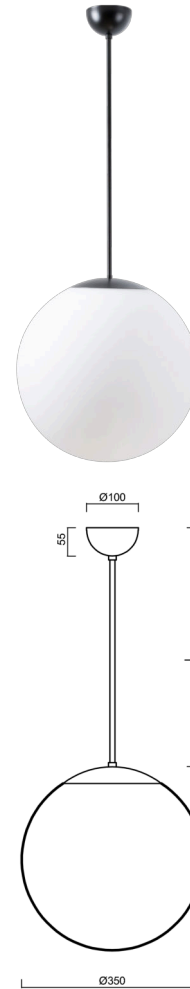

ADRIA P3A

Product code: ADR50662

Type: LED-5L06E550Z11/097/L80 C 4K#

Short description of the luminaire: Black colour | pendant LED light ON/OFF | TRIPLEX OPAL hand blown glass shade| rod pendant 80 cm |

Technical data

Types of luminaires	Classic on/off
Mounting type	Suspended - rod
Base material	steel
Shade material	three-layer glass TRIPLEX OPAL
Base color	black Ral9005
Shade color	white
Holding the shade	steel holder
Mounting location	ceiling
Width	350 mm
Length	350 mm
Height	350 mm
Diameter	ø 350 mm
Suspension length	800 mm
mounting holes (diameter)	none
Energy Class	D
Impact strength	IK01
Operating temperature	from -20°C to +30°C

Electrical data

Power consumption	26 W
Ingress Protection	IP40
Socket	LED modul
terminal block	none

Luminous data

Lum. flux of luminaire	3750 lm
Lum. flux of light source	4260 lm
Chromaticity temperature	4000 K
Rated life time LED L80/B10	100000 hours
CRI	Ra80
MacAdam	3
Blue light hazard	Risk group 0

Eulum data for calculation programs are available at www.osmont.cz.