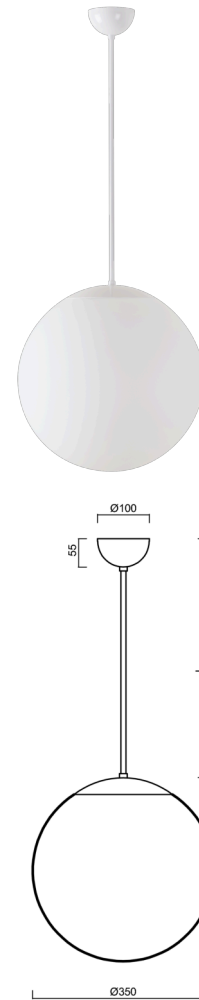

ADRIA P3A

LED-5L06E550Z11/097/L80 NK3HST B 4K#

WWW.OSMONT.CZ

ADRIA P3A

Product code: ADR50657

Type: LED-5L06E550Z11/097/L80 NK3HST B 4K#

Short description of the luminaire: White colour | pendant LED light with emergency backup combined (with Self-test) | TRIPLEX OPAL hand blown glass shade| rod pendant 80 cm |

Technical data

Types of luminaires	Emergency combined SELFTEST
Mounting type	Suspended - rod
Base material	steel
Shade material	three-layer glass TRIPLEX OPAL
Base color	white Ra19003
Shade color	white
Holding the shade	steel holder
Mounting location	ceiling
Width	350 mm
Length	350 mm
Height	350 mm
Diameter	ø 350 mm
Suspension length	800 mm
mounting holes (diameter)	none
Energy Class	D
Impact strength	IK01
Operating temperature	from -20°C to +30°C

Electrical data

Power consumption	26 W
Ingress Protection	IP40
Socket	LED modul
Battery type	LiFePO4
Emergency time	3 hours
SELFTEST	yes
terminal block	none

Luminous data

Lum. flux of luminaire	3750 lm
Lum. flux of light source	4260 lm
Lum. flux of light source in emergency mode	200 lm
Chromaticity temperature	4000 K
Rated life time LED L80/B10	100000 hours
CRI	Ra80
MacAdam	3
Blue light hazard	Risk group 0

Additional assortment:

Lampshade

Product code	Name	Color	Picture	Drawing
20144	097	white		