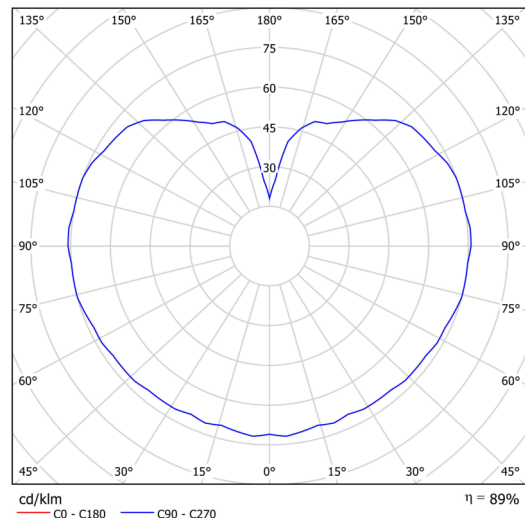

Luminous data

Lum. flux of luminaire	3750 lm
Lum. flux of light source	4260 lm
Lum. flux of light source in emergency mode	200 lm
Chromaticity temperature	4000 K
Rated life time LED L80/B10	100000 hours
CRI	Ra80
MacAdam	3
Blue light hazard	Risk group 0

Eulum data for calculation programs are available at www.osmont.cz.