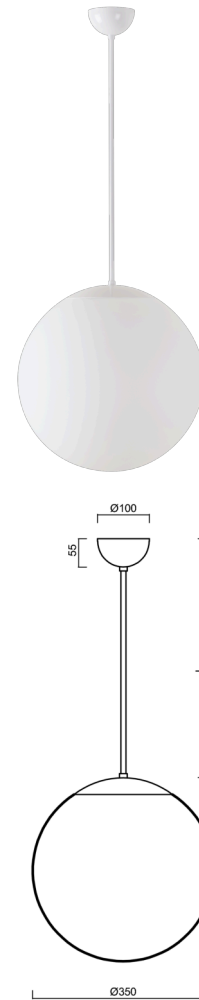

ADRIA P3A

LED-5L06E550Z11/097/L60 NK3HST B 4K#

WWW.OSMONT.CZ

ADRIA P3A

Product code: ADR50656

Type: LED-5L06E550Z11/097/L60 NK3HST B 4K#

Short description of the luminaire: White colour | pendant LED light with emergency backup combined (with Self-test) | TRIPLEX OPAL hand blown glass shade| rod pendant 60 cm |

Technical data

Types of luminaires	Emergency combined SELFTEST
Mounting type	Suspended - rod
Base material	steel
Shade material	three-layer glass TRIPLEX OPAL
Base color	white Ra19003
Shade color	white
Holding the shade	steel holder
Mounting location	ceiling
Width	350 mm
Length	350 mm
Height	350 mm
Diameter	ø 350 mm
Suspension length	600 mm
mounting holes (diameter)	none
Energy Class	D
Impact strength	IK01
Operating temperature	from -20°C to +30°C

Electrical data

Power consumption	26 W
Ingress Protection	IP40
Socket	LED modul
Battery type	LiFePO4
Emergency time	3 hours
SELFTEST	yes
terminal block	none

Luminous data

Lum. flux of luminaire	3750 lm
Lum. flux of light source	4260 lm
Lum. flux of light source in emergency mode	200 lm
Chromaticity temperature	4000 K
Rated life time LED L80/B10	100000 hours
CRI	Ra80
MacAdam	3
Blue light hazard	Risk group 0

Additional assortment:

Lampshade

Product code	Name	Color	Picture	Drawing
20144	097	white		