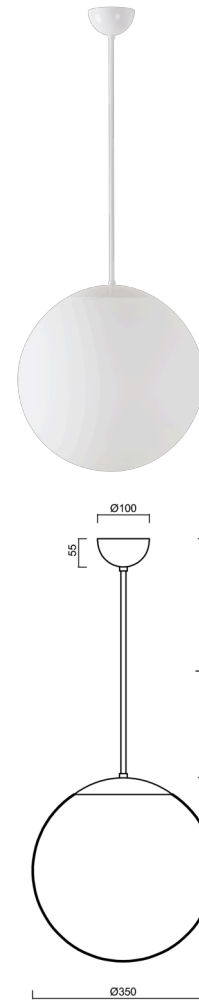

ADRIA P3A

Product code: ADR50640

Type: LED-5L06E550Z11/097/L40 B 4K#

Short description of the luminaire: White colour | pendant LED light ON/OFF | TRIPLEX OPAL hand blown glass shade| rod pendant 40 cm |

Technical data

Types of luminaires	Classic on/off
Mounting type	Suspended - rod
Base material	steel
Shade material	three-layer glass TRIPLEX OPAL
Base color	white Ral9003
Shade color	white
Holding the shade	steel holder
Mounting location	ceiling
Width	350 mm
Length	350 mm
Height	350 mm
Diameter	ø 350 mm
Suspension length	400 mm
mounting holes (diameter)	none
Energy Class	D
Impact strength	IK01
Operating temperature	from -20°C to +30°C

Electrical data

Power consumption	26 W
Ingress Protection	IP40
Socket	LED modul
terminal block	none

Luminous data

Lum. flux of luminaire	3750 lm
Lum. flux of light source	4260 lm
Chromaticity temperature	4000 K
Rated life time LED L80/B10	100000 hours
CRI	Ra80
MacAdam	3
Blue light hazard	Risk group 0

Eulum data for calculation programs are available at www.osmont.cz.