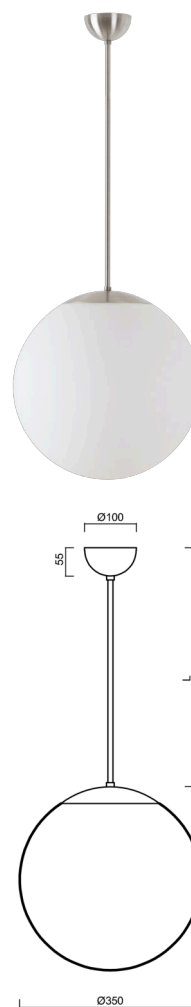

ADRIA P3A

LED-5L06E550Z11/097/L20 NK3HST NB 3K#

WWW.OSMONT.CZ

ADRIA P3A

Product code: ADR50234

Type: LED-5L06E550Z11/097/L20 NK3HST NB 3K#

Short description of the luminaire: Stainless steel brushed | pendant LED light with emergency backup combined (with Self-test) | TRIPLEX OPAL hand blown glass shade| rod pendant 20 cm |

Technical data

Types of luminaires	Emergency combined SELFTEST
Mounting type	Suspended - rod
Base material	stainless steel steel
Shade material	three-layer glass TRIPLEX OPAL
Base color	brushed stainless steel
Shade color	white
Holding the shade	steel holder
Mounting location	ceiling
Width	350 mm
Length	350 mm
Height	350 mm
Diameter	ø 350 mm
Suspension length	200 mm
mounting holes (diameter)	none
Energy Class	D
Impact strength	IK01
Operating temperature	from -20°C to +30°C

Electrical data

Power consumption	26 W
Ingress Protection	IP40
Socket	LED modul
Battery type	LiFePO4
Emergency time	3 hours
SELFTEST	yes
terminal block	none

Luminous data

Lum. flux of luminaire	3590 lm
Lum. flux of light source	4080 lm
Lum. flux of light source in emergency mode	200 lm
Chromaticity temperature	3000 K
Rated life time LED L80/B10	100000 hours
CRI	Ra80
MacAdam	3
Blue light hazard	Risk group 0

Additional assortment:

Lampshade

Product code	Name	Color	Picture	Drawing
20144	097	white		