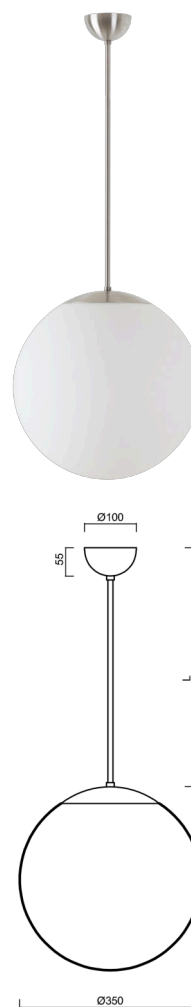

ADRIA P3A

Product code: ADR50233

Type: LED-5L06E550Z11/097/L100 NK3H NB 3K#

Short description of the luminaire: Stainless steel brushed | pendant LED light with emergency backup combined | TRIPLEX OPAL hand blown glass shade | rod pendant 100 cm |

Technical data

Types of luminaires	Emergency combined
Mounting type	Suspended - rod
Base material	stainless steel steel
Shade material	three-layer glass TRIPLEX OPAL
Base color	brushed stainless steel
Shade color	white
Holding the shade	steel holder
Mounting location	ceiling
Width	350 mm
Length	350 mm
Height	350 mm
Diameter	ø 350 mm
Suspension length	1000 mm
mounting holes (diameter)	none
Energy Class	D
Impact strength	IK01
Operating temperature	from -20°C to +30°C

Electrical data

Power consumption	26 W
Ingress Protection	IP40
Socket	LED modul
Battery type	LiFePO4
Emergency time	3 hours
terminal block	none

Luminous data

Lum. flux of luminaire	3590 lm
Lum. flux of light source	4080 lm
Lum. flux of light source in emergency mode	200 lm
Chromaticity temperature	3000 K
Rated life time LED L80/B10	100000 hours
CRI	Ra80
MacAdam	3
Blue light hazard	Risk group 0

Eulum data for calculation programs are available at www.osmont.cz.