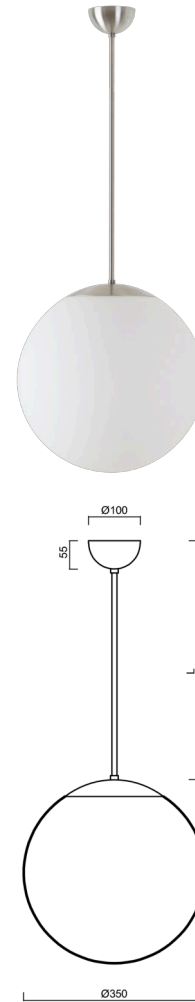

ADRIA P3A

Product code: ADR50230

Type: Private: LED-5L06E550Z11/097/L40 NK3H NB 3K#

Short description of the luminaire: Stainless steel brushed | pendant LED light with emergency backup combined | TRIPLEX OPAL hand blown glass shade | rod pendant 40 cm |

Technical data

Types of luminaires	Emergency combined
Mounting type	Suspended - rod
Base material	stainless steel steel
Shade material	three-layer glass TRIPLEX OPAL
Base color	brushed stainless steel
Shade color	white
Holding the shade	steel holder
Mounting location	ceiling
Width	350 mm
Length	350 mm
Height	350 mm
Diameter	ø 350 mm
Suspension length	400 mm
mounting holes (diameter)	none
Energy Class	D
Impact strength	IK01
Operating temperature	from -20°C to +30°C

Electrical data

Power consumption	26 W
Ingress Protection	IP40
Socket	LED modul
Battery type	LiFePO4
Emergency time	3 hours
terminal block	none

Luminous data

Lum. flux of luminaire	3590 lm
Lum. flux of light source	4080 lm
Lum. flux of light source in emergency mode	200 lm
Chromaticity temperature	3000 K
Rated life time LED L80/B10	100000 hours
CRI	Ra80
MacAdam	3
Blue light hazard	Risk group 0

Eulum data for calculation programs are available at www.osmont.cz.