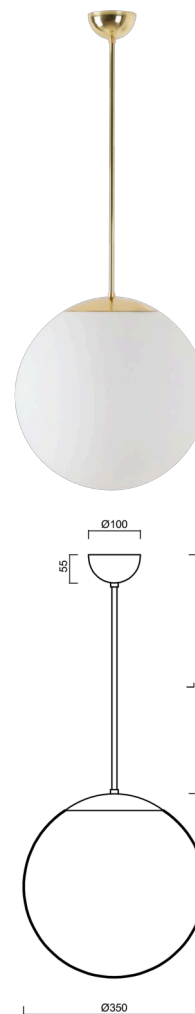

ADRIA P3A

Product code: ADR50192

Type: LED-5L06E550Z11/097/L80 NK3H MS 3K#

Short description of the luminaire: Brass polished | pendant LED light with emergency backup combined | TRIPLEX OPAL hand blown glass shade| rod pendant 80 cm |

Technical data

Types of luminaires	Emergency combined
Mounting type	Suspended - rod
Base material	brass
Shade material	three-layer glass TRIPLEX OPAL
Base color	polished brass
Shade color	white
Holding the shade	steel holder
Mounting location	ceiling
Width	350 mm
Length	350 mm
Height	350 mm
Diameter	ø 350 mm
Suspension length	800 mm
mounting holes (diameter)	none
Energy Class	D
Impact strength	IK01
Operating temperature	from -20°C to +30°C

Electrical data

Power consumption	26 W
Ingress Protection	IP40
Socket	LED modul
Battery type	LiFePO4
Emergency time	3 hours
terminal block	none

Luminous data

Lum. flux of luminaire	3590 lm
Lum. flux of light source	4080 lm
Lum. flux of light source in emergency mode	200 lm
Chromaticity temperature	3000 K
Rated life time LED L80/B10	100000 hours
CRI	Ra80
MacAdam	3
Blue light hazard	Risk group 0

Eulum data for calculation programs are available at www.osmont.cz.