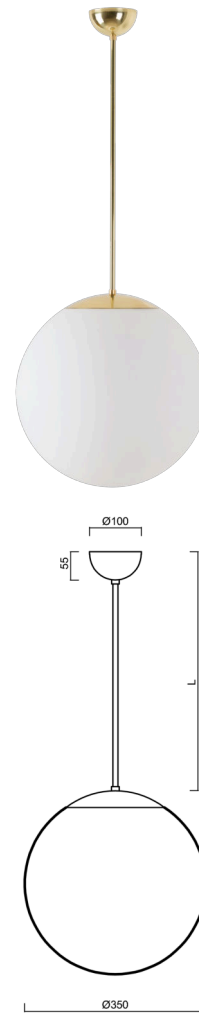

ADRIA P3A

Product code: ADR50191

Type: LED-5L06E550Z11/097/L60 NK3H MS 3K#

Short description of the luminaire: Brass polished | pendant LED light with emergency backup combined | TRIPLEX OPAL hand blown glass shade| rod pendant 60 cm |

Technical data

Types of luminaires	Emergency combined
Mounting type	Suspended - rod
Base material	brass
Shade material	three-layer glass TRIPLEX OPAL
Base color	polished brass
Shade color	white
Holding the shade	steel holder
Mounting location	ceiling
Width	350 mm
Length	350 mm
Height	350 mm
Diameter	ø 350 mm
Suspension length	600 mm
mounting holes (diameter)	none
Energy Class	D
Impact strength	IK01
Operating temperature	from -20°C to +30°C

Electrical data

Power consumption	26 W
Ingress Protection	IP40
Socket	LED modul
Battery type	LiFePO4
Emergency time	3 hours
terminal block	none

Luminous data

Lum. flux of luminaire	3590 lm
Lum. flux of light source	4080 lm
Lum. flux of light source in emergency mode	200 lm
Chromaticity temperature	3000 K
Rated life time LED L80/B10	100000 hours
CRI	Ra80
MacAdam	3
Blue light hazard	Risk group 0

Eulum data for calculation programs are available at www.osmont.cz.