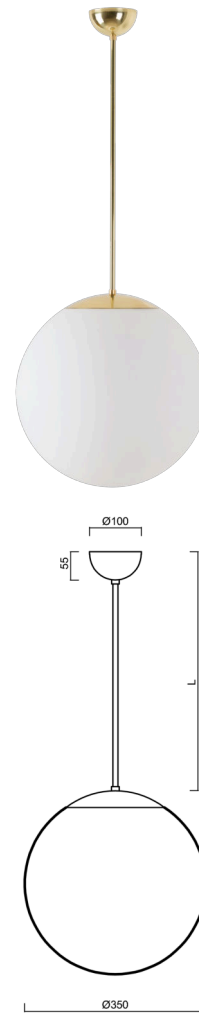

ADRIA P3A

Product code: ADR50190

Type: LED-5L06E550Z11/097/L40 NK3H MS 3K#

Short description of the luminaire: Brass polished | pendant LED light with emergency backup combined | TRIPLEX OPAL hand blown glass shade| rod pendant 40 cm |

Technical data

Types of luminaires	Emergency combined
Mounting type	Suspended - rod
Base material	brass
Shade material	three-layer glass TRIPLEX OPAL
Base color	polished brass
Shade color	white
Holding the shade	steel holder
Mounting location	ceiling
Width	350 mm
Length	350 mm
Height	350 mm
Diameter	ø 350 mm
Suspension length	400 mm
mounting holes (diameter)	none
Energy Class	D
Impact strength	IK01
Operating temperature	from -20°C to +30°C

Electrical data

Power consumption	26 W
Ingress Protection	IP40
Socket	LED modul
Battery type	LiFePO4
Emergency time	3 hours
terminal block	none

Luminous data

Lum. flux of luminaire	3590 lm
Lum. flux of light source	4080 lm
Lum. flux of light source in emergency mode	200 lm
Chromaticity temperature	3000 K
Rated life time LED L80/B10	100000 hours
CRI	Ra80
MacAdam	3
Blue light hazard	Risk group 0

Eulum data for calculation programs are available at www.osmont.cz.