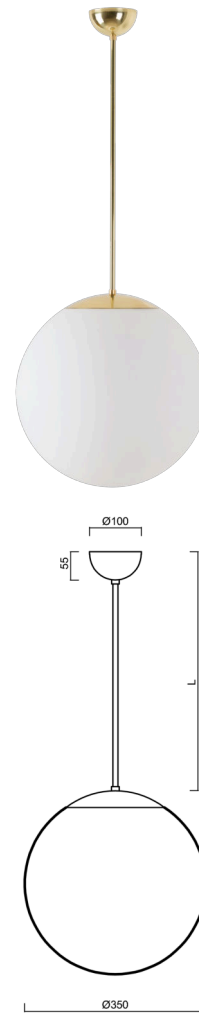

ADRIA P3A

Product code: ADR50189

Type: LED-5L06E550Z11/097/L20 NK3H MS 3K#

Short description of the luminaire: Brass polished | pendant LED light with emergency backup combined | TRIPLEX OPAL hand blown glass shade| rod pendant 20 cm |

Technical data

Types of luminaires	Emergency combined
Mounting type	Suspended - rod
Base material	brass
Shade material	three-layer glass TRIPLEX OPAL
Base color	polished brass
Shade color	white
Holding the shade	steel holder
Mounting location	ceiling
Width	350 mm
Length	350 mm
Height	350 mm
Diameter	ø 350 mm
Suspension length	200 mm
mounting holes (diameter)	none
Energy Class	D
Impact strength	IK01
Operating temperature	from -20°C to +30°C

Electrical data

Power consumption	26 W
Ingress Protection	IP40
Socket	LED modul
Battery type	LiFePO4
Emergency time	3 hours
terminal block	none

Luminous data

Lum. flux of luminaire	3590 lm
Lum. flux of light source	4080 lm
Lum. flux of light source in emergency mode	200 lm
Chromaticity temperature	3000 K
Rated life time LED L80/B10	100000 hours
CRI	Ra80
MacAdam	3
Blue light hazard	Risk group 0

Eulum data for calculation programs are available at www.osmont.cz.