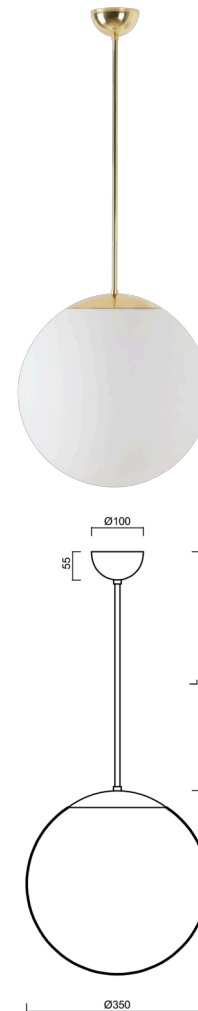

ADRIA P3A

Product code: ADR50182

Type: LED-5L06E550Z11/097/L80 MS 3K#

Short description of the luminaire: Brass polished | pendant LED light ON/OFF | TRIPLEX OPAL hand blown glass shade| rod pendant 80 cm |

Technical data

Types of luminaires	Classic on/off
Mounting type	Suspended - rod
Base material	brass
Shade material	three-layer glass TRIPLEX OPAL
Base color	polished brass
Shade color	white
Holding the shade	steel holder
Mounting location	ceiling
Width	350 mm
Length	350 mm
Height	350 mm
Diameter	ø 350 mm
Suspension length	800 mm
mounting holes (diameter)	none
Energy Class	D
Impact strength	IK01
Operating temperature	from -20°C to +30°C

Electrical data

Power consumption	26 W
Ingress Protection	IP40
Socket	LED modul
terminal block	none

Luminous data

Lum. flux of luminaire	3590 lm
Lum. flux of light source	4080 lm
Chromaticity temperature	3000 K
Rated life time LED L80/B10	100000 hours
CRI	Ra80
MacAdam	3
Blue light hazard	Risk group 0

Eulum data for calculation programs are available at www.osmont.cz.