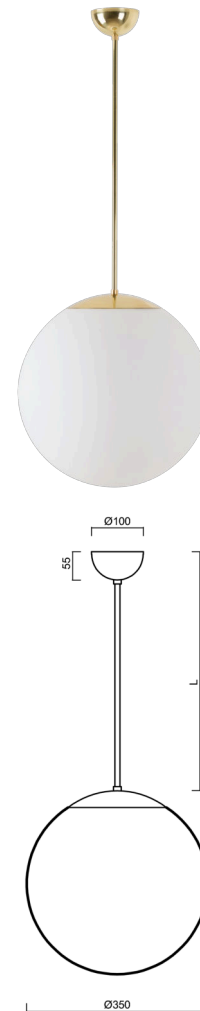

ADRIA P3A

Product code: ADR50180

Type: LED-5L06E550Z11/097/L40 MS 3K#

Short description of the luminaire: Brass polished | pendant LED light ON/OFF | TRIPLEX OPAL hand blown glass shade| rod pendant 40 cm |

Technical data

Types of luminaires	Classic on/off
Mounting type	Suspended - rod
Base material	brass
Shade material	three-layer glass TRIPLEX OPAL
Base color	polished brass
Shade color	white
Holding the shade	steel holder
Mounting location	ceiling
Width	350 mm
Length	350 mm
Height	350 mm
Diameter	ø 350 mm
Suspension length	400 mm
mounting holes (diameter)	none
Energy Class	D
Impact strength	IK01
Operating temperature	from -20°C to +30°C

Electrical data

Power consumption	26 W
Ingress Protection	IP40
Socket	LED modul
terminal block	none

Luminous data

Lum. flux of luminaire	3590 lm
Lum. flux of light source	4080 lm
Chromaticity temperature	3000 K
Rated life time LED L80/B10	100000 hours
CRI	Ra80
MacAdam	3
Blue light hazard	Risk group 0

Eulum data for calculation programs are available at www.osmont.cz.