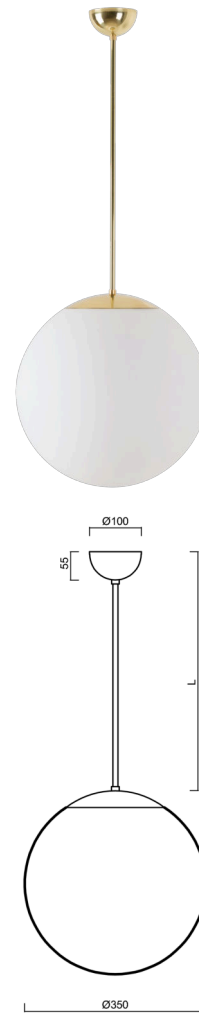

ADRIA P3A

Product code: ADR50179

Type: LED-5L06E550Z11/097/L20 MS 3K#

Short description of the luminaire: Brass polished | pendant LED light ON/OFF | TRIPLEX OPAL hand blown glass shade| rod pendant 20 cm |

Technical data

Types of luminaires	Classic on/off
Mounting type	Suspended - rod
Base material	brass
Shade material	three-layer glass TRIPLEX OPAL
Base color	polished brass
Shade color	white
Holding the shade	steel holder
Mounting location	ceiling
Width	350 mm
Length	350 mm
Height	350 mm
Diameter	ø 350 mm
Suspension length	200 mm
mounting holes (diameter)	none
Energy Class	D
Impact strength	IK01
Operating temperature	from -20°C to +30°C

Electrical data

Power consumption	26 W
Ingress Protection	IP40
Socket	LED modul
terminal block	none

Luminous data

Lum. flux of luminaire	3590 lm
Lum. flux of light source	4080 lm
Chromaticity temperature	3000 K
Rated life time LED L80/B10	100000 hours
CRI	Ra80
MacAdam	3
Blue light hazard	Risk group 0

Eulum data for calculation programs are available at www.osmont.cz.