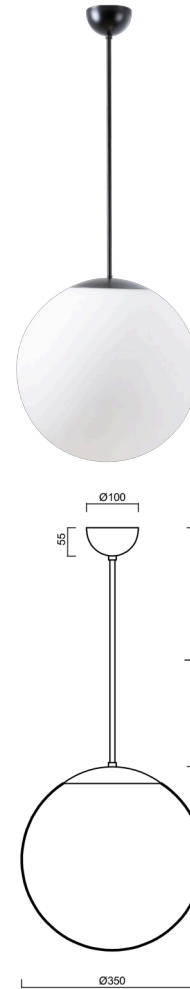

ADRIA P3A

LED-5L06E550Z11/097/L60 NK3HST C 3K#

WWW.OSMONT.CZ

ADRIA P3A

Product code: ADR50176

Type: LED-5L06E550Z11/097/L60 NK3HST C 3K#

Short description of the luminaire: Black colour | pendant LED light with emergency backup combined (with Self-test) | TRIPLEX OPAL hand blown glass shade| rod pendant 60 cm |

Technical data

Types of luminaires	Emergency combined SELFTEST
Mounting type	Suspended - rod
Base material	steel
Shade material	three-layer glass TRIPLEX OPAL
Base color	black Ral9005
Shade color	white
Holding the shade	steel holder
Mounting location	ceiling
Width	350 mm
Length	350 mm
Height	350 mm
Diameter	ø 350 mm
Suspension length	600 mm
mounting holes (diameter)	none
Energy Class	D
Impact strength	IK01
Operating temperature	from -20°C to +30°C

Electrical data

Power consumption	26 W
Ingress Protection	IP40
Socket	LED modul
Battery type	LiFePO4
Emergency time	3 hours
SELFTEST	yes
terminal block	none

Luminous data

Lum. flux of luminaire	3590 lm
Lum. flux of light source	4080 lm
Lum. flux of light source in emergency mode	200 lm
Chromaticity temperature	3000 K
Rated life time LED L80/B10	100000 hours
CRI	Ra80
MacAdam	3
Blue light hazard	Risk group 0

Additional assortment:

Lampshade

Product code	Name	Color	Picture	Drawing
20144	097	white		