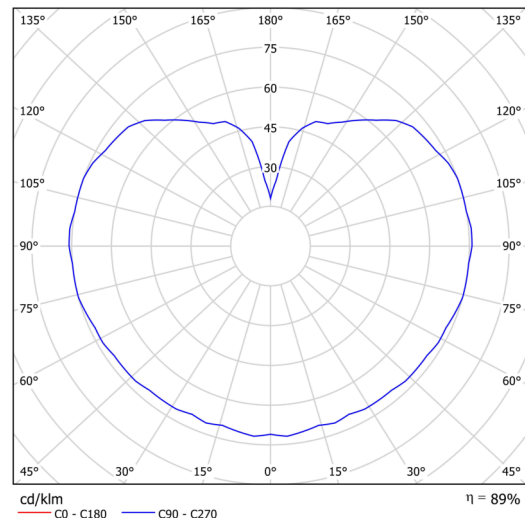

Luminous data

Lum. flux of luminaire	3590 lm
Lum. flux of light source	4080 lm
Lum. flux of light source in emergency mode	200 lm
Chromaticity temperature	3000 K
Rated life time LED L80/B10	100000 hours
CRI	Ra80
MacAdam	3
Blue light hazard	Risk group 0

Eulum data for calculation programs are available at www.osmont.cz.