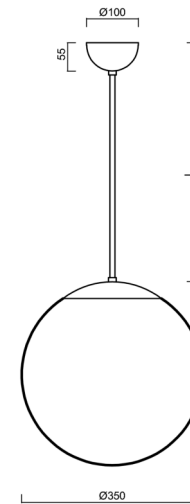

ADRIA P3A

LED-5L06E550Z11/097/L40 NK3HST C 3K#

WWW.OSMONT.CZ

ADRIA P3A

Product code: ADR50175

Type: LED-5L06E550Z11/097/L40 NK3HST C 3K#

Short description of the luminaire: Black colour | pendant LED light with emergency backup combined (with Self-test) | TRIPLEX OPAL hand blown glass shade| rod pendant 40 cm |

Technical data

Types of luminaires	Emergency combined SELFTEST
Mounting type	Suspended - rod
Base material	steel
Shade material	three-layer glass TRIPLEX OPAL
Base color	black Ral9005
Shade color	white
Holding the shade	steel holder
Mounting location	ceiling
Width	350 mm
Length	350 mm
Height	350 mm
Diameter	ø 350 mm
Suspension length	400 mm
mounting holes (diameter)	none
Energy Class	D
Impact strength	IK01
Operating temperature	from -20°C to +30°C

Electrical data

Power consumption	26 W
Ingress Protection	IP40
Socket	LED modul
Battery type	LiFePO4
Emergency time	3 hours
SELFTEST	yes
terminal block	none

Luminous data

Lum. flux of luminaire	3590 lm
Lum. flux of light source	4080 lm
Lum. flux of light source in emergency mode	200 lm
Chromaticity temperature	3000 K
Rated life time LED L80/B10	100000 hours
CRI	Ra80
MacAdam	3
Blue light hazard	Risk group 0

Additional assortment:

Lampshade

Product code	Name	Color	Picture	Drawing
20144	097	white		