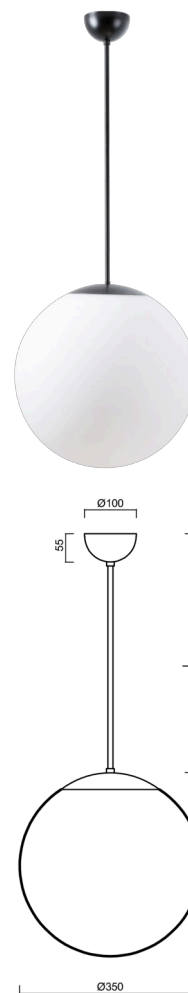

ADRIA P3A

Product code: ADR50172

Type: LED-5L06E550Z11/097/L80 NK3H C 3K#

Short description of the luminaire: Black colour | pendant LED light with emergency backup combined | TRIPLEX OPAL hand blown glass shade| rod pendant 80 cm |

Technical data

Types of luminaires	Emergency combined
Mounting type	Suspended - rod
Base material	steel
Shade material	three-layer glass TRIPLEX OPAL
Base color	black Ral9005
Shade color	white
Holding the shade	steel holder
Mounting location	ceiling
Width	350 mm
Length	350 mm
Height	350 mm
Diameter	ø 350 mm
Suspension length	800 mm
mounting holes (diameter)	none
Energy Class	D
Impact strength	IK01
Operating temperature	from -20°C to +30°C

Electrical data

Power consumption	26 W
Ingress Protection	IP40
Socket	LED modul
Battery type	LiFePO4
Emergency time	3 hours
terminal block	none

Luminous data

Lum. flux of luminaire	3590 lm
Lum. flux of light source	4080 lm
Lum. flux of light source in emergency mode	200 lm
Chromaticity temperature	3000 K
Rated life time LED L80/B10	100000 hours
CRI	Ra80
MacAdam	3
Blue light hazard	Risk group 0

Eulum data for calculation programs are available at www.osmont.cz.