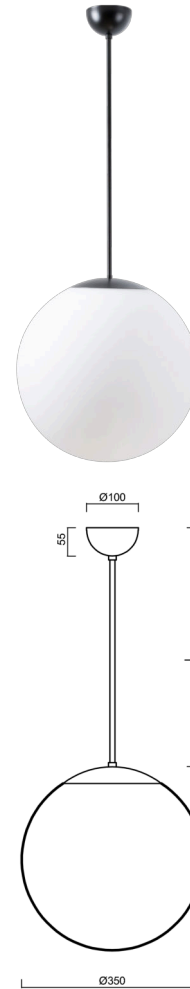

ADRIA P3A

Product code: ADR50171

Type: LED-5L06E550Z11/097/L60 NK3H C 3K#

Short description of the luminaire: Black colour | pendant LED light with emergency backup combined | TRIPLEX OPAL hand blown glass shade| rod pendant 60 cm |

Technical data

Types of luminaires	Emergency combined
Mounting type	Suspended - rod
Base material	steel
Shade material	three-layer glass TRIPLEX OPAL
Base color	black Ral9005
Shade color	white
Holding the shade	steel holder
Mounting location	ceiling
Width	350 mm
Length	350 mm
Height	350 mm
Diameter	ø 350 mm
Suspension length	600 mm
mounting holes (diameter)	none
Energy Class	D
Impact strength	IK01
Operating temperature	from -20°C to +30°C

Electrical data

Power consumption	26 W
Ingress Protection	IP40
Socket	LED modul
Battery type	LiFePO4
Emergency time	3 hours
terminal block	none

Luminous data

Lum. flux of luminaire	3590 lm
Lum. flux of light source	4080 lm
Lum. flux of light source in emergency mode	200 lm
Chromaticity temperature	3000 K
Rated life time LED L80/B10	100000 hours
CRI	Ra80
MacAdam	3
Blue light hazard	Risk group 0

Eulum data for calculation programs are available at www.osmont.cz.