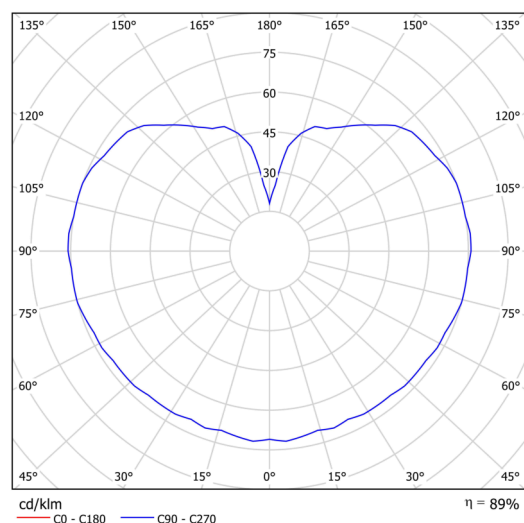

ADRIA P3A

Product code: ADR50163

Type: LED-5L06E550Z11/097/L100 C 3K#

Short description of the luminaire: Black colour | pendant LED light ON/OFF | TRIPLEX OPAL hand blown glass shade| rod pendant 100 cm |

Technical data

Types of luminaires	Classic on/off
Mounting type	Suspended - rod
Base material	steel
Shade material	three-layer glass TRIPLEX OPAL
Base color	black Ral9005
Shade color	white
Holding the shade	steel holder
Mounting location	ceiling
Width	350 mm
Length	350 mm
Height	350 mm
Diameter	ø 350 mm
Suspension length	1000 mm
mounting holes (diameter)	none
Energy Class	D
Impact strength	IK01
Operating temperature	from -20°C to +30°C

Electrical data

Power consumption	26 W
Ingress Protection	IP40
Socket	LED modul
terminal block	none

Luminous data

Lum. flux of luminaire	3590 lm
Lum. flux of light source	4080 lm
Chromaticity temperature	3000 K
Rated life time LED L80/B10	100000 hours
CRI	Ra80
MacAdam	3
Blue light hazard	Risk group 0

Eulum data for calculation programs are available at www.osmont.cz.