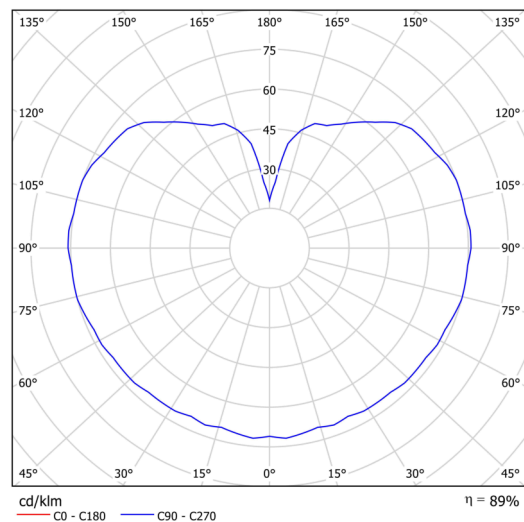

ADRIA P3A

Product code: ADR50160

Type: LED-5L06E550Z11/097/L40 C 3K#

Short description of the luminaire: Black colour | pendant LED light ON/OFF | TRIPLEX OPAL hand blown glass shade| rod pendant 40 cm |

Technical data

Types of luminaires	Classic on/off
Mounting type	Suspended - rod
Base material	steel
Shade material	three-layer glass TRIPLEX OPAL
Base color	black Ral9005
Shade color	white
Holding the shade	steel holder
Mounting location	ceiling
Width	350 mm
Length	350 mm
Height	350 mm
Diameter	ø 350 mm
Suspension length	400 mm
mounting holes (diameter)	none
Energy Class	D
Impact strength	IK01
Operating temperature	from -20°C to +30°C

Electrical data

Power consumption	26 W
Ingress Protection	IP40
Socket	LED modul
terminal block	none

Luminous data

Lum. flux of luminaire	3590 lm
Lum. flux of light source	4080 lm
Chromaticity temperature	3000 K
Rated life time LED L80/B10	100000 hours
CRI	Ra80
MacAdam	3
Blue light hazard	Risk group 0

Eulum data for calculation programs are available at www.osmont.cz.