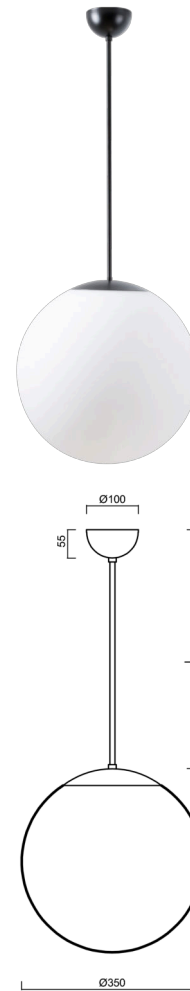

ADRIA P3A

Product code: ADR50160

Type: LED-5L06E550Z11/097/L40 C 3K#

Short description of the luminaire: Black colour | pendant LED light ON/OFF | TRIPLEX OPAL hand blown glass shade| rod pendant 40 cm |

Technical data

Types of luminaires	Classic on/off
Mounting type	Suspended - rod
Base material	steel
Shade material	three-layer glass TRIPLEX OPAL
Base color	black Ral9005
Shade color	white
Holding the shade	steel holder
Mounting location	ceiling
Width	350 mm
Length	350 mm
Height	350 mm
Diameter	ø 350 mm
Suspension length	400 mm
mounting holes (diameter)	none
Energy Class	D
Impact strength	IK01
Operating temperature	from -20°C to +30°C

Electrical data

Power consumption	26 W
Ingress Protection	IP40
Socket	LED modul
terminal block	none

Luminous data

Lum. flux of luminaire	3590 lm
Lum. flux of light source	4080 lm
Chromaticity temperature	3000 K
Rated life time LED L80/B10	100000 hours
CRI	Ra80
MacAdam	3
Blue light hazard	Risk group 0

Eulum data for calculation programs are available at www.osmont.cz.