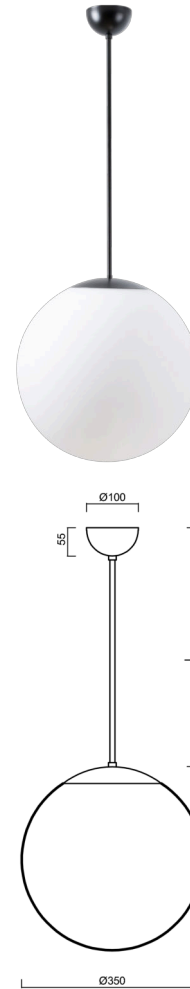

ADRIA P3A

Product code: ADR50159

Type: LED-5L06E550Z11/097/L20 C 3K#

Short description of the luminaire: Black colour | pendant LED light ON/OFF | TRIPLEX OPAL hand blown glass shade| rod pendant 20 cm |

Technical data

Types of luminaires	Classic on/off
Mounting type	Suspended - rod
Base material	steel
Shade material	three-layer glass TRIPLEX OPAL
Base color	black Ral9005
Shade color	white
Holding the shade	steel holder
Mounting location	ceiling
Width	350 mm
Length	350 mm
Height	350 mm
Diameter	ø 350 mm
Suspension length	200 mm
mounting holes (diameter)	none
Energy Class	D
Impact strength	IK01
Operating temperature	from -20°C to +30°C

Electrical data

Power consumption	26 W
Ingress Protection	IP40
Socket	LED modul
terminal block	none

Luminous data

Lum. flux of luminaire	3590 lm
Lum. flux of light source	4080 lm
Chromaticity temperature	3000 K
Rated life time LED L80/B10	100000 hours
CRI	Ra80
MacAdam	3
Blue light hazard	Risk group 0

Eulum data for calculation programs are available at www.osmont.cz.