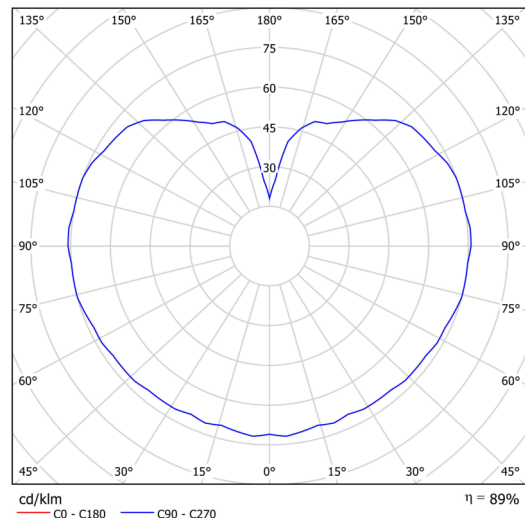

Luminous data

Lum. flux of luminaire	3590 lm
Lum. flux of light source	4080 lm
Lum. flux of light source in emergency mode	200 lm
Chromaticity temperature	3000 K
Rated life time LED L80/B10	100000 hours
CRI	Ra80
MacAdam	3
Blue light hazard	Risk group 0

Eulum data for calculation programs are available at www.osmont.cz.