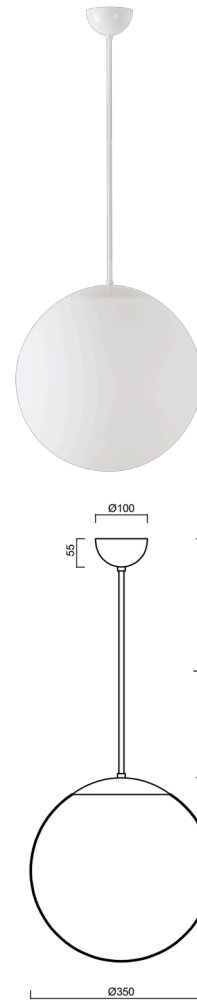

ADRIA P3A

LED-5L06E550Z11/097/L60 NK3HST B 3K#

WWW.OSMONT.CZ

ADRIA P3A

Product code: ADR50156

Type: LED-5L06E550Z11/097/L60 NK3HST B 3K#

Short description of the luminaire: White colour | pendant LED light with emergency backup combined (with Self-test) | TRIPLEX OPAL hand blown glass shade| rod pendant 60 cm |

Technical data

Types of luminaires	Emergency combined SELFTEST
Mounting type	Suspended - rod
Base material	steel
Shade material	three-layer glass TRIPLEX OPAL
Base color	white Ra19003
Shade color	white
Holding the shade	steel holder
Mounting location	ceiling
Width	350 mm
Length	350 mm
Height	350 mm
Diameter	ø 350 mm
Suspension length	600 mm
mounting holes (diameter)	none
Energy Class	D
Impact strength	IK01
Operating temperature	from -20°C to +30°C

Electrical data

Power consumption	26 W
Ingress Protection	IP40
Socket	LED modul
Battery type	LiFePO4
Emergency time	3 hours
SELFTEST	yes
terminal block	none

Luminous data

Lum. flux of luminaire	3590 lm
Lum. flux of light source	4080 lm
Lum. flux of light source in emergency mode	200 lm
Chromaticity temperature	3000 K
Rated life time LED L80/B10	100000 hours
CRI	Ra80
MacAdam	3
Blue light hazard	Risk group 0

Additional assortment:

Lampshade

Product code	Name	Color	Picture	Drawing
20144	097	white	