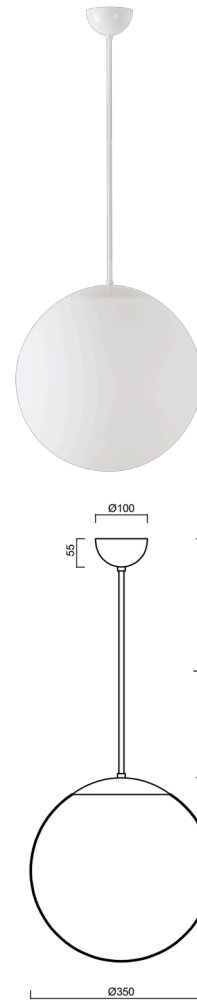

ADRIA P3A

LED-5L06E550Z11/097/L40 NK3HST B 3K#

WWW.OSMONT.CZ

ADRIA P3A

Product code: ADR50155

Type: LED-5L06E550Z11/097/L40 NK3HST B 3K#

Short description of the luminaire: White colour | pendant LED light with emergency backup combined (with Self-test) | TRIPLEX OPAL hand blown glass shade| rod pendant 40 cm |

Technical data

Types of luminaires	Emergency combined SELFTEST
Mounting type	Suspended - rod
Base material	steel
Shade material	three-layer glass TRIPLEX OPAL
Base color	white Ra19003
Shade color	white
Holding the shade	steel holder
Mounting location	ceiling
Width	350 mm
Length	350 mm
Height	350 mm
Diameter	ø 350 mm
Suspension length	400 mm
mounting holes (diameter)	none
Energy Class	D
Impact strength	IK01
Operating temperature	from -20°C to +30°C

Electrical data

Power consumption	26 W
Ingress Protection	IP40
Socket	LED modul
Battery type	LiFePO4
Emergency time	3 hours
SELFTEST	yes
terminal block	none

Luminous data

Lum. flux of luminaire	3590 lm
Lum. flux of light source	4080 lm
Lum. flux of light source in emergency mode	200 lm
Chromaticity temperature	3000 K
Rated life time LED L80/B10	100000 hours
CRI	Ra80
MacAdam	3
Blue light hazard	Risk group 0

Additional assortment:

Lampshade

Product code	Name	Color	Picture	Drawing
20144	097	white		