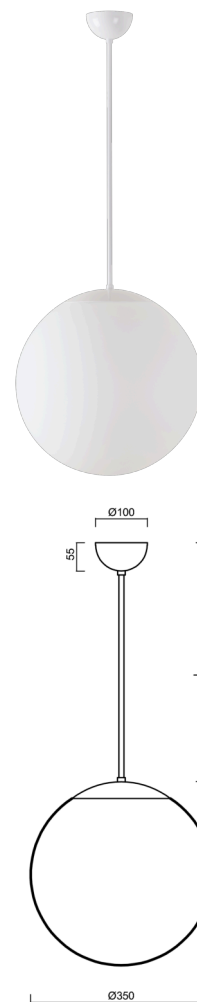

ADRIA P3A

Product code: ADR50151

Type: LED-5L06E550Z11/097/L60 NK3H B 3K#

Short description of the luminaire: White colour | pendant LED light with emergency backup combined | TRIPLEX OPAL hand blown glass shade| rod pendant 60 cm |

Technical data

Types of luminaires	Emergency combined
Mounting type	Suspended - rod
Base material	steel
Shade material	three-layer glass TRIPLEX OPAL
Base color	white Ral9003
Shade color	white
Holding the shade	steel holder
Mounting location	ceiling
Width	350 mm
Length	350 mm
Height	350 mm
Diameter	ø 350 mm
Suspension length	600 mm
mounting holes (diameter)	none
Energy Class	D
Impact strength	IK01
Operating temperature	from -20°C to +30°C

Electrical data

Power consumption	26 W
Ingress Protection	IP40
Socket	LED modul
Battery type	LiFePO4
Emergency time	3 hours
terminal block	none

Luminous data

Lum. flux of luminaire	3590 lm
Lum. flux of light source	4080 lm
Lum. flux of light source in emergency mode	200 lm
Chromaticity temperature	3000 K
Rated life time LED L80/B10	100000 hours
CRI	Ra80
MacAdam	3
Blue light hazard	Risk group 0

Eulum data for calculation programs are available at www.osmont.cz.