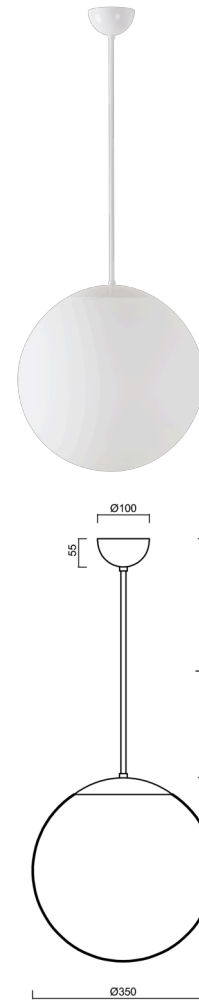

ADRIA P3A

Product code: ADR50140

Type: LED-5L06E550Z11/097/L40 B 3K#

Short description of the luminaire: White colour | pendant LED light ON/OFF | TRIPLEX OPAL hand blown glass shade| rod pendant 40 cm |

Technical data

Types of luminaires	Classic on/off
Mounting type	Suspended - rod
Base material	steel
Shade material	three-layer glass TRIPLEX OPAL
Base color	white Ral9003
Shade color	white
Holding the shade	steel holder
Mounting location	ceiling
Width	350 mm
Length	350 mm
Height	350 mm
Diameter	ø 350 mm
Suspension length	400 mm
mounting holes (diameter)	none
Energy Class	D
Impact strength	IK01
Operating temperature	from -20°C to +30°C

Electrical data

Power consumption	26 W
Ingress Protection	IP40
Socket	LED modul
terminal block	none

Luminous data

Lum. flux of luminaire	3590 lm
Lum. flux of light source	4080 lm
Chromaticity temperature	3000 K
Rated life time LED L80/B10	100000 hours
CRI	Ra80
MacAdam	3
Blue light hazard	Risk group 0

Eulum data for calculation programs are available at www.osmont.cz.