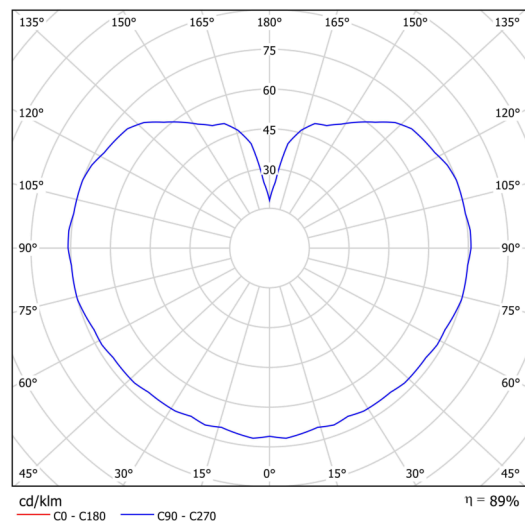

ADRIA P3A

Product code: ADR50140

Type: LED-5L06E550Z11/097/L40 B 3K#

Short description of the luminaire: White colour | pendant LED light ON/OFF | TRIPLEX OPAL hand blown glass shade| rod pendant 40 cm |

Technical data

Types of luminaires	Classic on/off
Mounting type	Suspended - rod
Base material	steel
Shade material	three-layer glass TRIPLEX OPAL
Base color	white Ral9003
Shade color	white
Holding the shade	steel holder
Mounting location	ceiling
Width	350 mm
Length	350 mm
Height	350 mm
Diameter	ø 350 mm
Suspension length	400 mm
mounting holes (diameter)	none
Energy Class	D
Impact strength	IK01
Operating temperature	from -20°C to +30°C

Electrical data

Power consumption	26 W
Ingress Protection	IP40
Socket	LED modul
terminal block	none

Luminous data

Lum. flux of luminaire	3590 lm
Lum. flux of light source	4080 lm
Chromaticity temperature	3000 K
Rated life time LED L80/B10	100000 hours
CRI	Ra80
MacAdam	3
Blue light hazard	Risk group 0

Eulum data for calculation programs are available at www.osmont.cz.