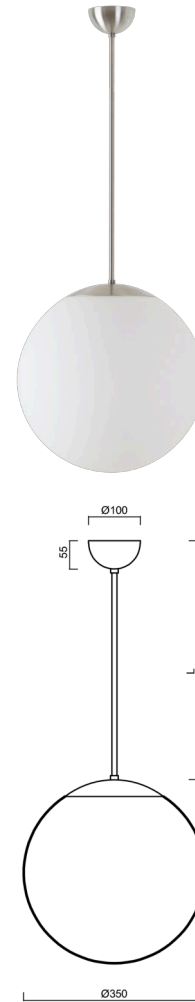

ADRIA P3A

Z11/097/L40 NB*

WWW.OSMONT.CZ

ADRIA P3A

Product code: ADR40112

Type: Z11/097/L40 NB*

Short description of the luminaire: Stainless steel brushed | pendant E27 light ON/OFF | TRIPLEX OPAL hand blown glass shade | rod pendant 40 cm |

Technical data

Types of luminaires	Classic on/off
Mounting type	Suspended - rod
Base material	stainless steel steel
Shade material	three-layer glass TRIPLEX OPAL
Base color	brushed stainless steel
Shade color	white
Holding the shade	steel holder
Mounting location	ceiling
Width	350 mm
Length	350 mm
Height	350 mm
Diameter	ø 350 mm
Suspension length	400 mm
mounting holes (diameter)	none
Impact strength	IK01
Operating temperature	from -20°C to +30°C

Electrical data

Power consumption	40 W
Ingress Protection	IP40
Socket	E27
terminal block	none

Luminous data

Blue light hazard	Risk group 0
-------------------	--------------

Eulum data for calculation programs are available at www.osmont.cz.