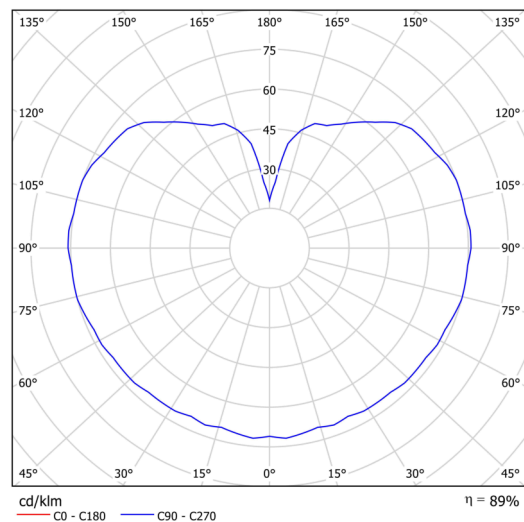

Technical data

Types of luminaires	Sensor
Mounting type	Suspended - rod
Base material	stainless steel steel
Shade material	three-layer glass TRIPLEX OPAL
Base color	polished stainless steel
Shade color	white
Holding the shade	steel holder
Mounting location	ceiling
Width	350 mm
Length	350 mm
Height	350 mm
Diameter	Ø 350 mm
Suspension length	800 mm
mounting holes (diameter)	none
Impact strength	IK01
Operating temperature	from -20°C to +30°C

Electrical data

Power consumption	40 W
Ingress Protection	IP40
Socket	E27
Sensor	HF
terminal block	none

Luminous data

Blue light hazard	Risk group 0
-------------------	--------------

Eulum data for calculation programs are available at www.osmont.cz.