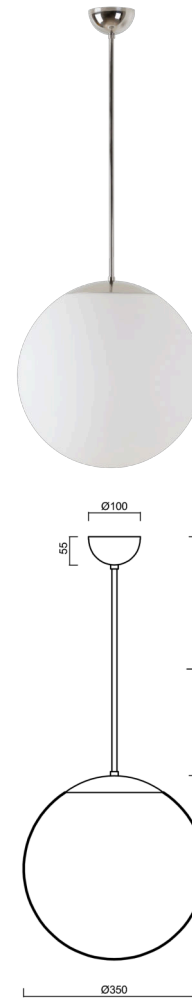

ADRIA P3A

Product code: ADR40107

Type: Z11/097/L80 NL HF*

Short description of the luminaire: Stainless steel polished | pendant E27 light with HF sensor | TRIPLEX OPAL hand blown glass shade | rod pendant 80 cm |

Technical data

Types of luminaires	Sensor
Mounting type	Suspended - rod
Base material	stainless steel steel
Shade material	three-layer glass TRIPLEX OPAL
Base color	polished stainless steel
Shade color	white
Holding the shade	steel holder
Mounting location	ceiling
Width	350 mm
Length	350 mm
Height	350 mm
Diameter	Ø 350 mm
Suspension length	800 mm
mounting holes (diameter)	none
Impact strength	IK01
Operating temperature	from -20°C to +30°C

Electrical data

Power consumption	40 W
Ingress Protection	IP40
Socket	E27
Sensor	HF
terminal block	none

Luminous data

Blue light hazard	Risk group 0

Eulum data for calculation programs are available at www.osmont.cz.