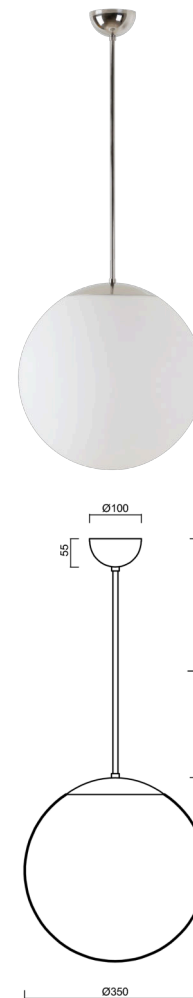

ADRIA P3A

Z11/097/L80 NL*

WWW.OSMONT.CZ

ADRIA P3A

Product code: ADR40106

Type: Z11/097/L80 NL*

Short description of the luminaire: Stainless steel polished | pendant E27 light ON/OFF | TRIPLEX OPAL hand blown glass shade | rod pendant 80 cm |

Technical data

Types of luminaires	Classic on/off
Mounting type	Suspended - rod
Base material	stainless steel steel
Shade material	three-layer glass TRIPLEX OPAL
Base color	polished stainless steel
Shade color	white
Holding the shade	steel holder
Mounting location	ceiling
Width	350 mm
Length	350 mm
Height	350 mm
Diameter	ø 350 mm
Suspension length	800 mm
mounting holes (diameter)	none
Impact strength	IK01
Operating temperature	from -20°C to +30°C

Electrical data

Power consumption	40 W
Ingress Protection	IP40
Socket	E27
terminal block	none

Luminous data

Blue light hazard	Risk group 0
-------------------	--------------

Eulum data for calculation programs are available at www.osmont.cz.