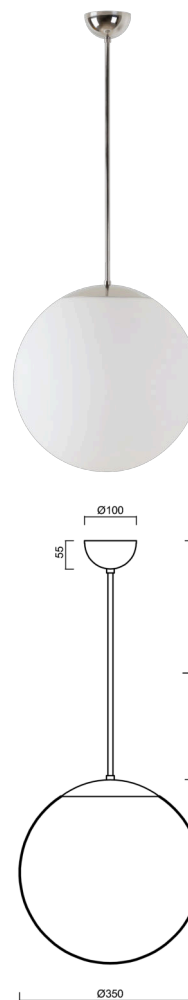

ADRIA P3A

Product code: ADR40104

Type: Z11/097/L60 NL*

Short description of the luminaire: Stainless steel polished | pendant E27 light ON/OFF | TRIPLEX OPAL hand blown glass shade | rod pendant 60 cm |

Technical data

Types of luminaires	Classic on/off
Mounting type	Suspended - rod
Base material	stainless steel steel
Shade material	three-layer glass TRIPLEX OPAL
Base color	polished stainless steel
Shade color	white
Holding the shade	steel holder
Mounting location	ceiling
Width	350 mm
Length	350 mm
Height	350 mm
Diameter	ø 350 mm
Suspension length	600 mm
mounting holes (diameter)	none
Impact strength	IK01
Operating temperature	from -20°C to +30°C

Electrical data

Power consumption	40 W
Ingress Protection	IP40
Socket	E27
terminal block	none

Luminous data

Blue light hazard	Risk group 0

Eulum data for calculation programs are available at www.osmont.cz.