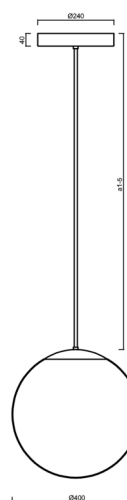

ADRIA P3 HP

LED-5L08E850Z11/096/a5/NK1W NB 4K#

WWW.OSMONT.CZ

ADRIA P3 HP

Product code: ADR72534

Type: LED-5L08E850Z11/096/a5/NK1W NB 4K#

Short description of the luminaire: Stainless steel brushed | pendant high-power LED light with emergency backup combined | TRIPLEX OPAL hand blown glass shade | rod pendant 100 cm |

Technical

Types of luminaires	Emergency combined
Mounting type	Suspended - rod
Base material	stainless steel steel
Shade material	three-layer glass TRIPLEX OPAL
Base color	brushed stainless steel
Shade color	white
Holding the shade	steel holder
Mounting location	ceiling
Width	400 mm
Length	400 mm
Height	400 mm
Diameter	ø 400 mm
Hinge length	1000 mm
mounting holes (diameter)	3xø5mm
Cable entrance	2xø16mm
Energy Class	D
Impact strength	IK01
Operating temperature	from 0°C to +30°C