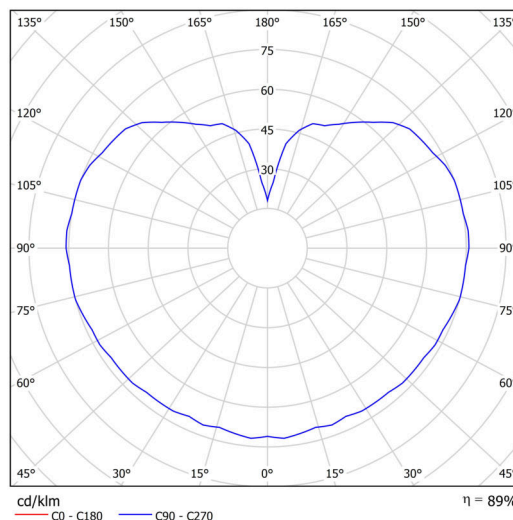

Luminous

Lum. flux of luminaire	7610 lm
Lum. flux of light source	8650 lm
Lum. flux of light source in emergency mode	170 lm
Luminaire efficacy	146 lm/W
Temperature	4000 K
Rated life time LED L80/B10	100000 hours