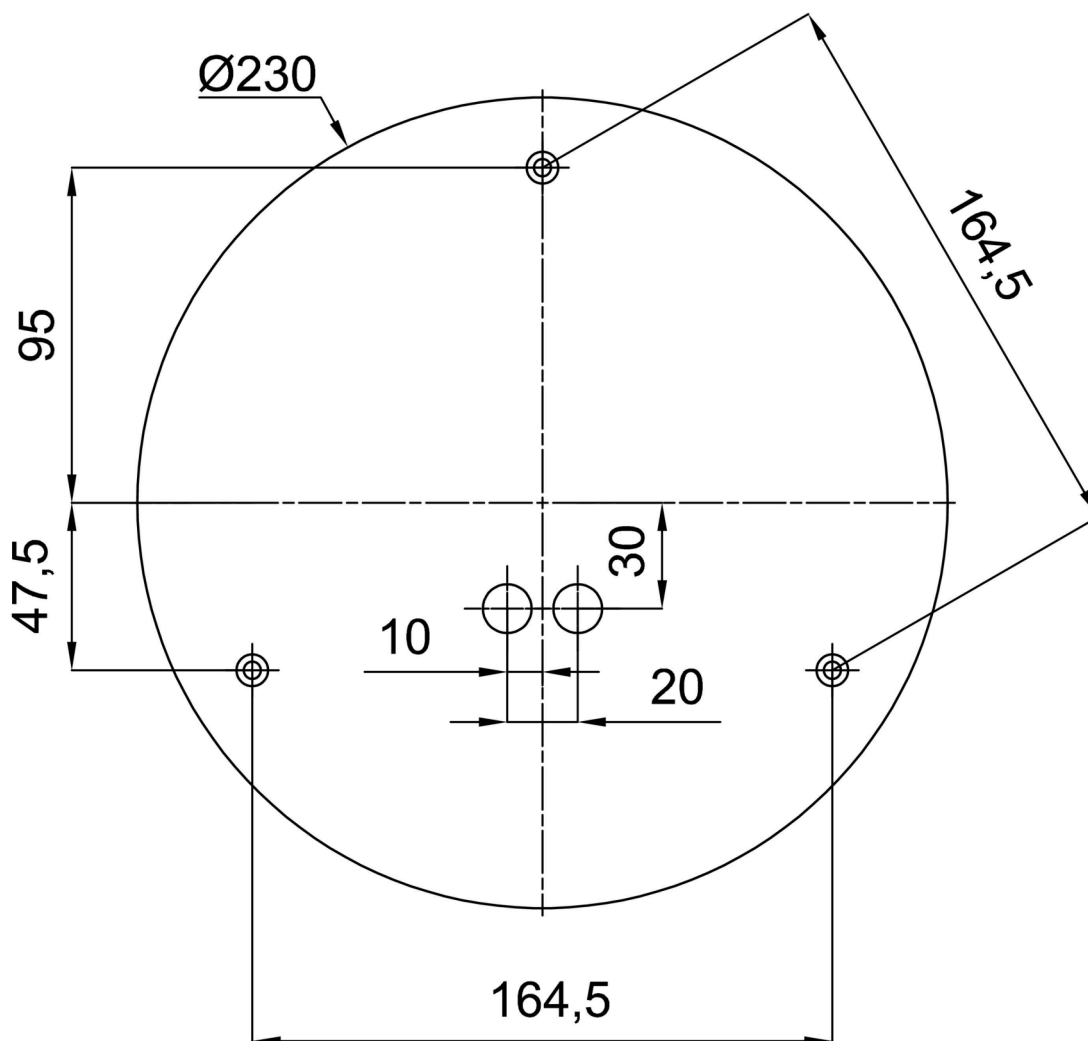

Technical

Types of luminaires	Emergency combined
Mounting type	Suspended - rod
Base material	stainless steel steel
Shade material	three-layer glass TRIPLEX OPAL
Base color	brushed stainless steel
Shade color	white
Holding the shade	steel holder
Mounting location	ceiling
Width	400 mm
Length	400 mm
Height	400 mm
Diameter	ø 400 mm
Hinge length	1000 mm
mounting holes (diameter)	3xø5mm
Cable entrance	2xø16mm
Energy Class	D
Impact strength	IK01
Operating temperature	from 0°C to +30°C

*The warranty for the batteries is valid for 12 months from the date of purchase.

Installation dimensions:

Additional assortment:

Lampshade

Product code	Name	Color	Description	Picture	Drawing
20040	096	white	příslušenství	